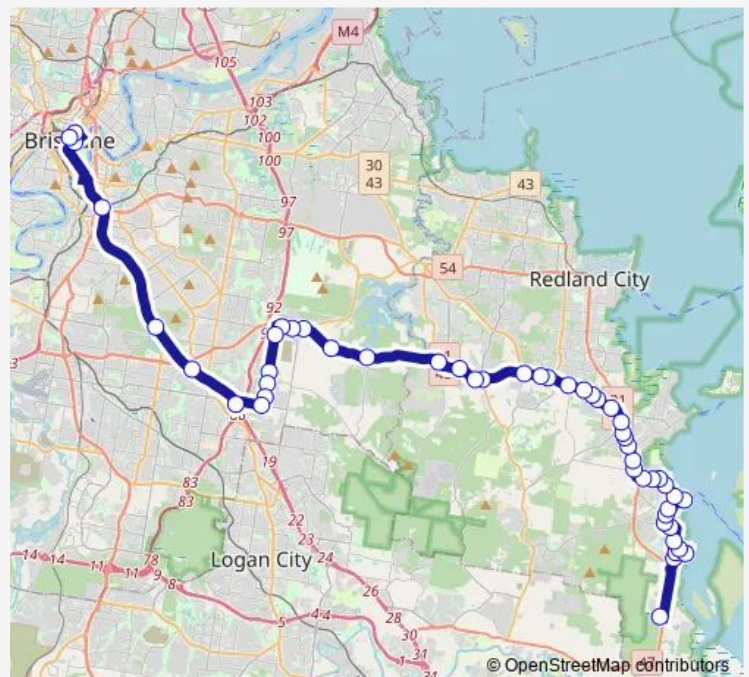

Elizabeth Street Stop 85 — Shoreline Ave at Jingeri St

Monday 16:18-17:50

Tuesday 16:18-17:50

Wednesday 16:18-17:50

Thursday 16:18-17:50

Friday 16:18-17:50

Saturday —

Sunday —

Route info

Direction: Elizabeth Street Stop 85

Stops: 50

Trip Duration: 1 hour 34 min

281 — Shoreline Ave Redland Bay - Brisbane City

Duncan Rd at Duncan Road Sports Fields

Boundary Rd at Taylor Rd

Boundary Rd at Kinross Road

Boundary Rd at Panorama Drive

Boundary Rd at Springacre Road

Boundary Rd at Venn Parade

Lake Sherrin Homes for Aged

Boundary Rd at Meadowland Road

Boundary Rd at Abeya Street

Victoria Point Central, platform 2

Direction: Shoreline Ave at Hydrangea Ave

Stops: 51

Trip Duration: 1 hour 49 min

Lake Sherrin Homes for Aged

Boundary Rd at Venn Parade

Boundary Rd at Woodlands Drive

Boundary Rd at Woodlands Drive

Boundary Rd at Kinross Road