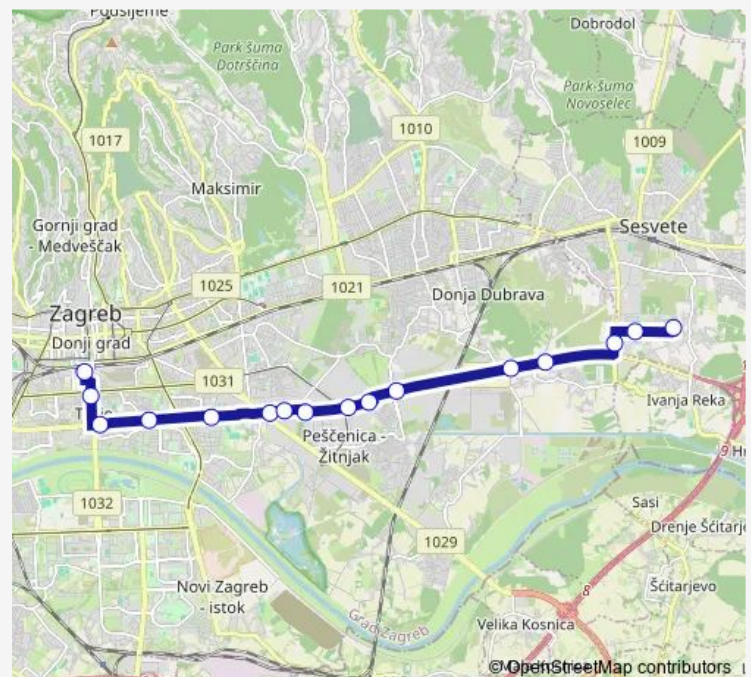

### Direction

Rim.put-dj.igralište — Glavni kolodvor

17 stops

[Open route schedule](#)

Rim.put-dj.igralište

Jelkovec-tržnica

Jelkovec-vrtić

Lj.Posav.-Rimski put

### Route schedule

Rim.put-dj.igralište — Glavni kolodvor

Monday 04:35-23:30

Tuesday 04:35-23:30

Wednesday 04:35-23:30

Thursday 04:35-23:30

Friday 04:35-23:30

Saturday 04:35-23:10

### Route info

Direction: Rim.put-dj.igralište

Stops: 17

Trip Duration: 0 hour 26 min