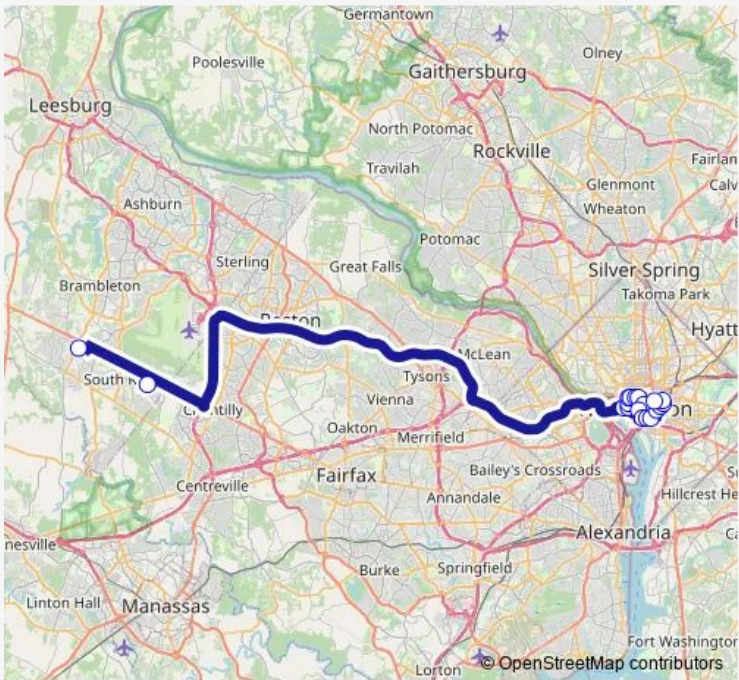

Bus 281 DC All Stops Via East Gate

[Go to website](#)

Direction
 Stone Ridge li — H ST & 4TH St
 19 stops
[Open route schedule](#)

- Stone Ridge li
- East Gate
- Virginia AVE & 21st ST - State Dept
- 18th ST & E St
- 18th ST & G St
- 18th ST & K St
- K ST & 17th St
- K ST & 15th St
- K ST & 14th St
- F St NW & 11th St Nw
- 14th ST & Constitution Ave
- Independence & 12th St
- Independence & 9TH St
- Independence & 6TH St
- 3RD ST & C St
- E ST & NEW Jersey Ave
- N Capitol ST & Mass Ave
- N Capitol ST & H St
- H ST & 4TH St

Route schedule
 Stone Ridge li — H ST & 4TH St

Monday	05:25-07:15
Tuesday	05:25-07:15
Wednesday	05:25-07:15
Thursday	05:25-07:15
Friday	05:25-07:15
Saturday	—
Sunday	—

Route info
 Direction: Stone Ridge li
 Stops: 19
 Trip Duration: 1 hour 32 min

281 — DC All Stops Via East Gate BusMaps

281 Bus time schedules and route maps are available in an offline PDF at busmaps.com. Use the busmaps.com website to see live bus times, train schedule or subway schedule, and step-by-step directions for all public transit in Washington

The schedule is provided in the local timezone. Times with "(+1)" indicate departures on the next day.

PDF file created on 2025-01-16

2024 BusMaps.com - All Rights Reserved