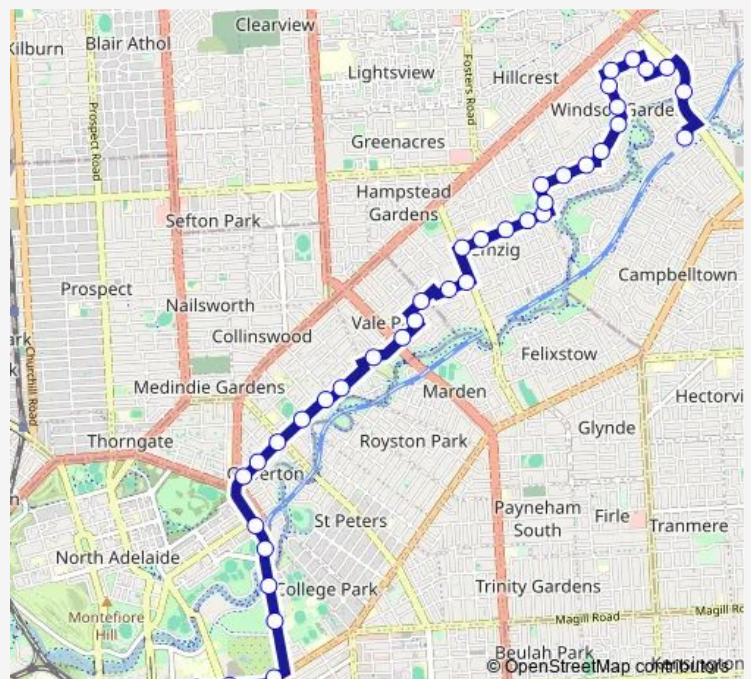

Stop 15 Wilpena Ave - North West side

Route schedule

Stop B2 North Tce - North side — Zone G Paradise Interchange - North West side

Monday 06:06-23:09

Tuesday 06:06-23:09

Wednesday 06:06-23:09

Thursday 06:06-23:09

Friday 06:06-23:09

Saturday 08:01-23:26

Sunday 09:00-23:26

Route info

Direction: Stop B2 North Tce - North side

Stops: 42

Trip Duration: 0 hour 34 min

281 — Paradise Interchange to City

Stop 15A Wilpena Ave - North West side

Stop 16 Wilpena Ave - North side

Stop 17 Fourth Ave - North West side

Stop 18 Fourth Ave - North West side

Stop 19 Fourth Ave - North West side

Stop 20 Fourth Ave - North West side

Thursday —

Friday —

Saturday 08:07-17:01

Sunday 09:01-17:01

Route info

Direction: Stop 17 O.G. Rd - West side

Stops: 21

Trip Duration: 0 hour 17 min