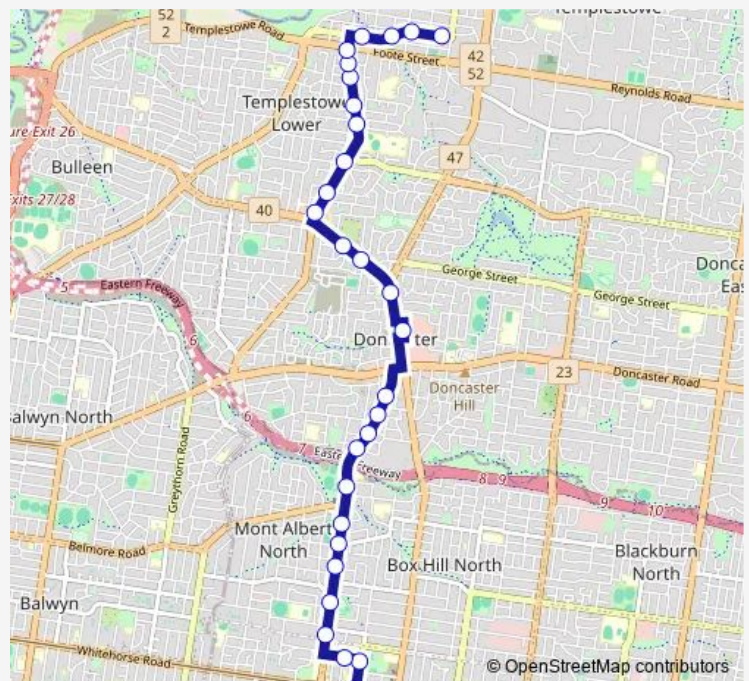

**Route schedule**

Box Hill Bus Station/Station St (Box Hill) — Templestowe Village/James St (Templestowe)

Monday	06:50-19:06
Tuesday	06:50-19:06
Wednesday	06:50-19:06
Thursday	06:50-19:06
Friday	06:50-19:06
Saturday	08:23-18:23
Sunday	—

**Route info**

Direction: Box Hill Bus Station/Station St (Box Hill)

Stops: 30

Trip Duration: 0 hour 31 min

281 — Deakin University - Templestowe

Bryson Grove/High St (Templestowe Lower)

Glenair St/High St (Templestowe Lower)

## Direction

Templestowe Village/James St (Templestowe) — Box Hill Bus Station/Station St (Box Hill)

30 stops

[Open route schedule](#)

Templestowe Village/James St (Templestowe)

Mclachlan St/James St (Templestowe)

## Route info

Direction: Templestowe Village/James St (Templestowe)

Stops: 30

Trip Duration: 0 hour 27 min

Hagenauer Reserve/Elgar Rd (Mont Albert North)

Severn St/Elgar Rd (Mont Albert North)

Box Hill Hospital/Arnold St (Box Hill)