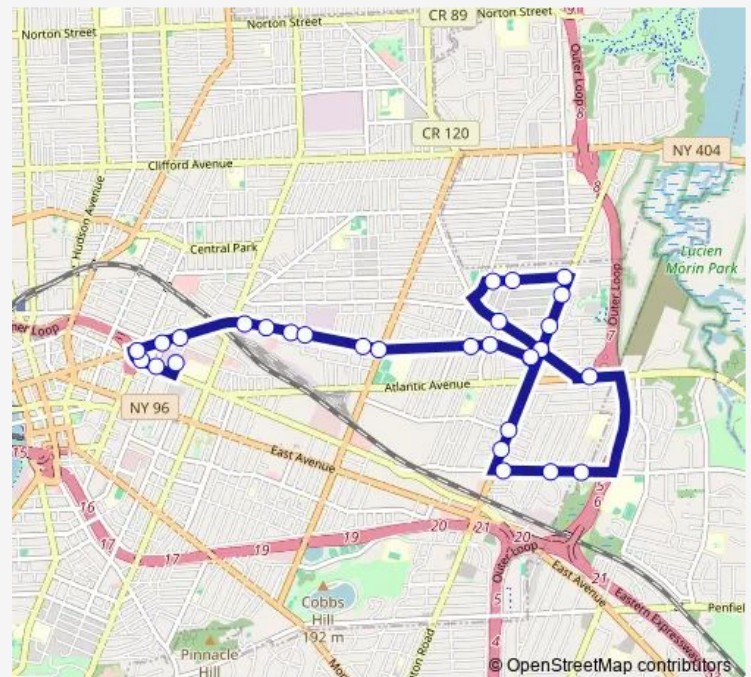

Blossom & Bobrich

Blossom & Gas Light

Browncroft & Newcastle

Route schedule

School Of The Arts — Main & Winton

Monday 15:40

Tuesday 15:40

Wednesday 15:40

Thursday 15:40

Friday 12:10-15:40

Saturday —

Sunday —

Route info

Direction: School Of The Arts

Stops: 29

Trip Duration: 0 hour 32 min

Main & Winton

Direction

Main & Winton — School Of The Arts

28 stops

[Open route schedule](#)

Main & Winton

Winton & Humboldt

Winton & Balsam

Monday 07:45

Tuesday 07:45

Wednesday 07:45

Thursday 07:45

Friday 07:45

Saturday —

Sunday —

Route info