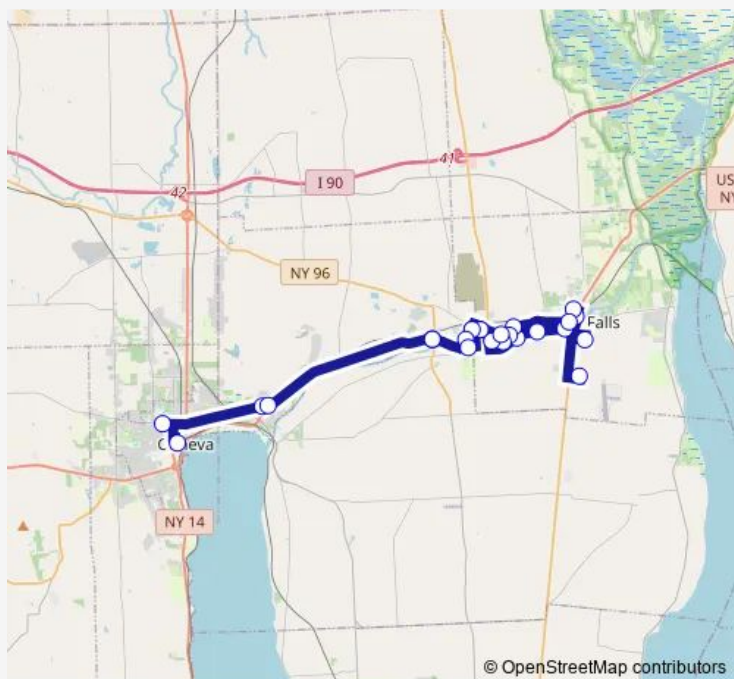

## Bus 281 Seneca Falls/Waterloo/Geneva

[Go to website](#)

### Direction

Main St & Virginia St — Main St & Virginia St

26 stops

[Open route schedule](#)

- Main St & Virginia St
- Seneca County Office
- Walmart Seneca Falls
- Sauders
- Park Place
- Bridge St & W Bayard St
- Hunters Run
- Chapin St & Meadow St
- Bove Dr
- Beryl Ave & State St
- State St & Fall St
- Stanton Meadows
- Liberty Plaza
- Aldi
- Tops
- Lakeview Heights
- Walmart Seneca Falls
- Seneca County Office
- Taylor Brown
- E Main Apts
- Main St & Virginia St

### Route schedule

Main St & Virginia St — Main St & Virginia St

Monday	06:45-16:55
Tuesday	06:45-16:55
Wednesday	06:45-16:55
Thursday	06:45-16:55
Friday	06:45-16:55
Saturday	—
Sunday	—

### Route info

Direction: Main St & Virginia St

Stops: 26

Trip Duration: 2 hour 1 min

281 — Seneca Falls/Waterloo/Geneva

Border City

Geneva General Hospital

Geneva Exchange