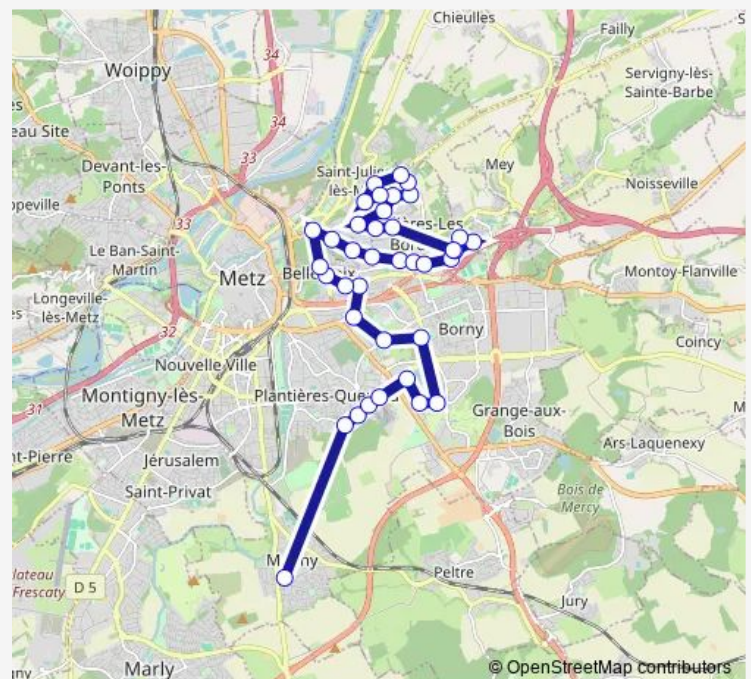

Thursday 15:52-18:07

Friday 15:52-18:07

Saturday —

Sunday —

Route info

Direction: Magny Paul Verlaine

Stops: 38

Trip Duration: 1 hour 4 min

281 — Scolaire 281 - Hts Vallieres - Giraudoux

Fougeres

Lorient

Jacinthes

Oeillets

Pivoines

Jacinthes

Cedres

Lorient

Fougeres

Genivaux

Maujean

Metman

Petites Soeurs

Durutte

Route schedule

Route info

Direction: Terres Rouges

Stops: 35

Trip Duration: 1 hour 21 min

Belletanche

Valery

Francois Arago

Marconi