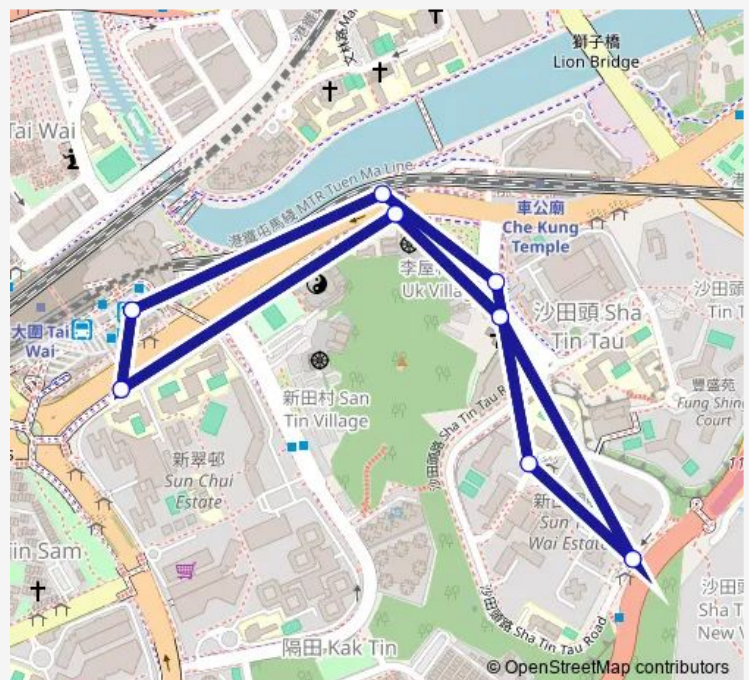

9 stops

[Open route schedule](#)

[Ctb] TAI WAI Station|[Kmb] TAI WAI Station BUS Terminus|[Lwb] TAI WAI Station BUS Terminus

[Ctb] CHE Kung Temple, CHE Kung MIU Road|[Kmb+Ctb] CHE Kung Temple/
Che Kung Temple, CHE Kung MIU Road|[Kmb] CHE Kung Temple|[Lwb] CHE Kung Temple

[Kmb] Shek Ying House Chun Shek Estate

[Kmb] SUN TIN WAI Estate

[Kmb] FOO WAI House

[Kmb] Shek Ying House Chun Shek Estate

[Ctb] CHE Kung Temple, CHE Kung MIU Road|[Kmb+Ctb] CHE Kung Temple/
Che Kung Temple, CHE Kung MIU Road|[Kmb] CHE Kung Temple|[Lwb] CHE Kung Temple

[Ctb] SUN Ming House SUN Chui Estate, CHE Kung MIU Road|[Kmb+Ctb] TAI WAI BBI - SUN Ming House SUN CHU Estate/
Sun Ming House SUN Chui Estate, CHE Kung MIU Road|[Kmb] TAI WAI BBI - SUN Ming House SUN CHU Estate|[Lwb] TAI WAI BBI - SUN Ming House SUN CHU Estate

[Ctb] TAI WAI Station|[Kmb] TAI WAI Station BUS Terminus|[Lwb] TAI WAI Station BUS Terminus

Route schedule

[Ctb] TAI WAI Station|[Kmb] TAI WAI Station BUS Terminus|[Lwb] TAI WAI Station BUS Terminus — [Ctb] TAI WAI Station|[Kmb] TAI WAI Station BUS Terminus|[Lwb] TAI WAI Station BUS Terminus

Monday	05:20-21:05
Tuesday	05:20-21:05
Wednesday	05:20-21:05
Thursday	05:20-21:05
Friday	05:20-21:05
Saturday	05:20-21:55
Sunday	05:20-21:55

Route info

Direction: [Ctb] TAI WAI Station|[Kmb] TAI WAI Station BUS Terminus|[Lwb] TAI WAI Station BUS Terminus

Stops: 9

Trip Duration: 0 hour 7 min