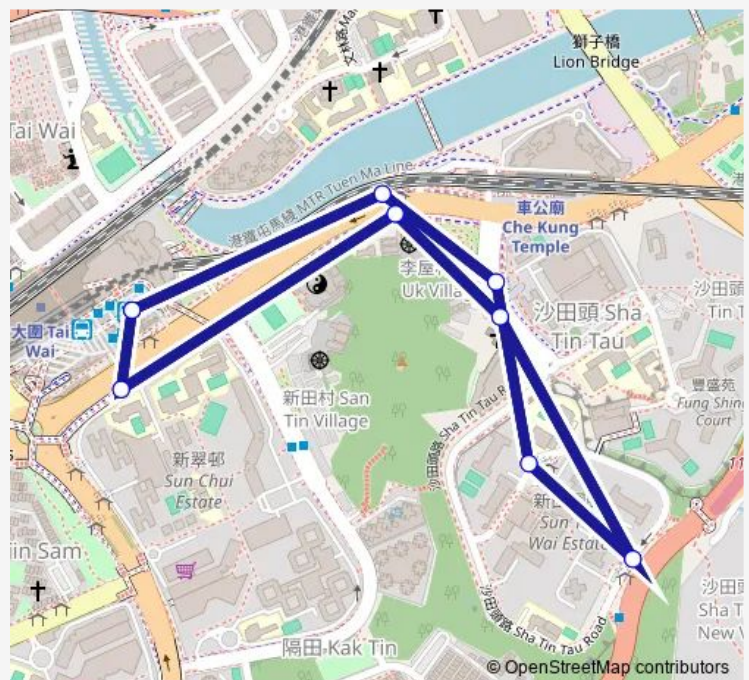

9 stops

[Open route schedule](#)

[Ctb] TAI WAI Station|[Kmb] TAI WAI Station BUS Terminus|[Lwb] TAI WAI Station BUS Terminus

[Ctb] CHE Kung Temple, CHE Kung MIU Road|[Kmb+Ctb] CHE Kung Temple/
Che Kung Temple, CHE Kung MIU Road|[Kmb] CHE Kung Temple|[Lwb] CHE Kung Temple

[Kmb] Shek Ying House Chun Shek Estate

[Kmb] SUN TIN WAI Estate

[Kmb] FOO WAI House

[Kmb] Shek Ying House Chun Shek Estate

[Ctb] CHE Kung Temple, CHE Kung MIU Road|[Kmb+Ctb] CHE Kung Temple/
Che Kung Temple, CHE Kung MIU Road|[Kmb] CHE Kung Temple|[Lwb] CHE Kung Temple

[Ctb] SUN Ming House SUN Chui Estate, CHE Kung MIU Road|[Kmb+Ctb] TAI WAI BBI - SUN Ming House SUN CHU Estate/
Sun Chui Estate, CHE Kung MIU Road|[Kmb] TAI WAI BBI - SUN Ming House SUN CHU Estate|[Lwb] TAI WAI BBI - SUN Ming House SUN CHU Estate

[Ctb] TAI WAI Station|[Kmb] TAI WAI Station BUS Terminus|[Lwb] TAI WAI Station BUS Terminus

Route schedule

[Ctb] TAI WAI Station|[Kmb] TAI WAI Station BUS Terminus|[Lwb] TAI WAI Station BUS Terminus — [Ctb] TAI WAI Station|[Kmb] TAI WAI Station BUS Terminus|[Lwb] TAI WAI Station BUS Terminus

Monday	05:20-21:05
Tuesday	05:20-21:05
Wednesday	05:20-21:05
Thursday	05:20-21:05
Friday	05:20-21:05
Saturday	05:20-21:55
Sunday	05:20-21:55

Route info

Direction: [Ctb] TAI WAI Station|[Kmb] TAI WAI Station BUS Terminus|[Lwb] TAI WAI Station BUS Terminus

Stops: 9

Trip Duration: 0 hour 6 min