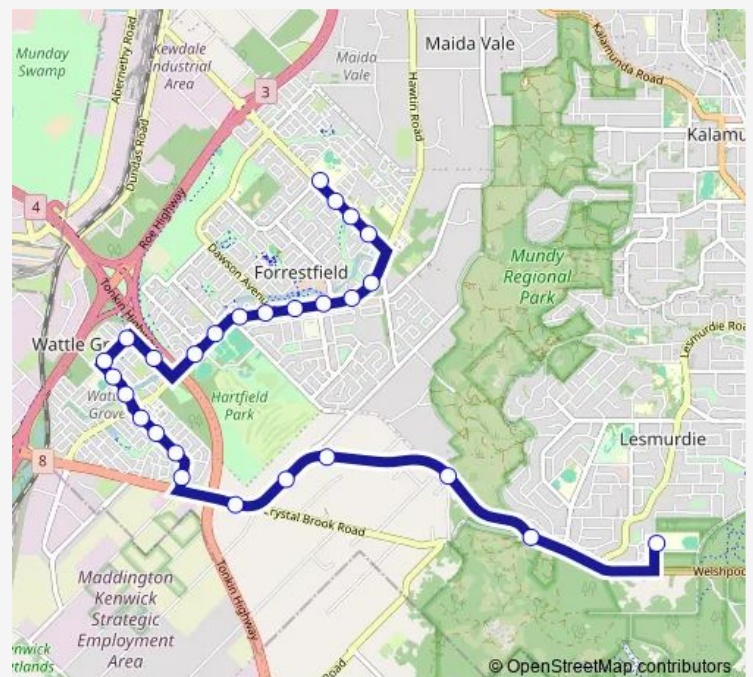

### Route schedule

School Access Rd Lesmurdie High School S1 — School Rd Darling Range Sports College Stand 3

Monday 08:09-15:09

Tuesday 08:09-15:09

Wednesday 08:09-15:09

Thursday 08:09-15:09

Friday 08:09-15:09

Saturday —

Sunday —

### Route info

Direction: School Access Rd Lesmurdie High School S1

Stops: 27

Trip Duration: 0 hour 33 min

Hale Rd After Morris Dr

Hale Rd Before Stringybark Dr

Berkshire Rd After Passiflora Dr

Berkshire Rd Waldridge Lodge Aged Peoples Home

## Direction

School Rd Darling Range Sports College Stand 3 —  
School Access Rd Lesmurdie High School S1

30 stops

[Open route schedule](#)

School Rd Darling Range Sports College Stand 3

Berkshire Rd After Bougainvillea Av