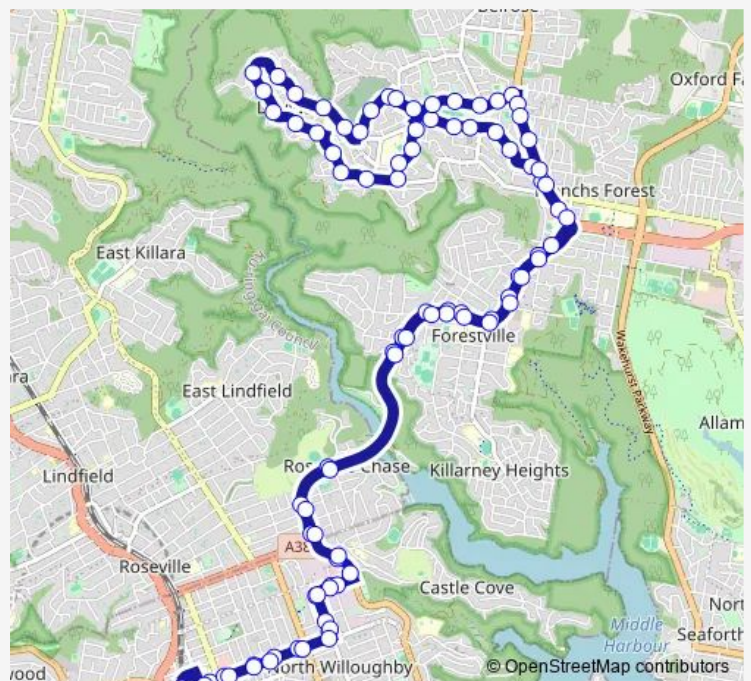

Warringah Rd After Woodlands Rd

Warringah Rd Opp Melwood Av

Warringah Rd Opp Darley St

Warringah Rd After Ferguson St

Route schedule

Chatswood Station, Stand C — Chatswood Station, Stand C

Monday 05:51-23:00

Tuesday 05:51-23:00

Wednesday 05:51-23:00

Thursday 05:51-23:00

Friday 05:51-23:00

Saturday 06:52-01:55⁺¹

Sunday 06:52-22:55

Route info

Direction: Chatswood Station, Stand C

Stops: 89

Trip Duration: 1 hour 1 min

281 — Chatswood to Davidson (Loop Service)

Warringah Rd After Brown St

Warringah Rd Before Altona Av

Warringah Rd Opp Maxwell Pde

Warringah Rd Before Fitzpatrick Av

Forestway Shopping Centre, Forest Way

Babbage Rd At Allan St

Clive St At Malvern Av

Eastern Valley Way At Deepwater Rd

Smith St Before Lower Gibbes St

Smith St After Lower Gibbes St

High St At Smith St

High St Opp Harwood Av

Victoria Av At High St