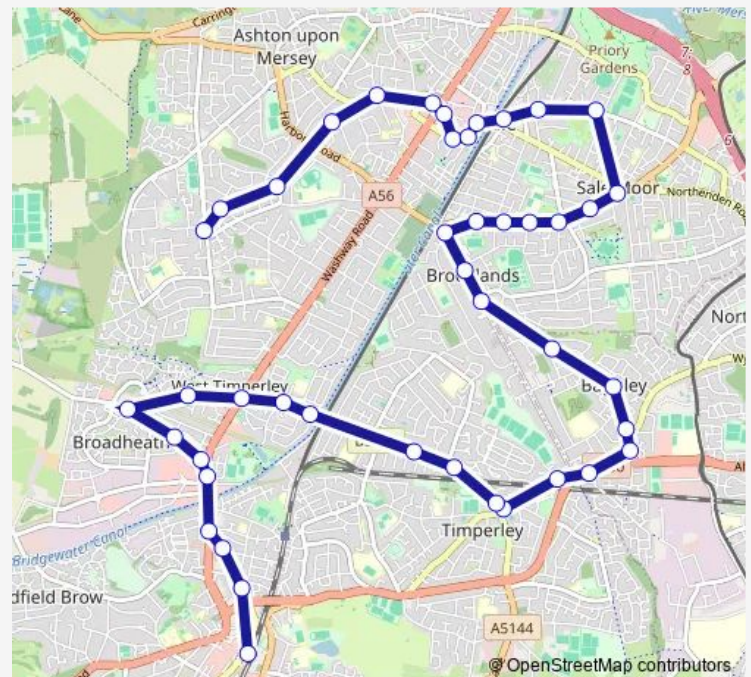

### Route schedule

Ascot Avenue — Altrincham Interchange

Monday 06:39-18:40

Tuesday 06:39-18:40

Wednesday 06:39-18:40

Thursday 06:39-18:40

Friday 06:39-18:40

Saturday 07:30-17:30

### Route info

Direction: Ascot Avenue

Stops: 44

Trip Duration: 0 hour 51 min

■ 281 — Sale - Altrincham Bus Station

Norris Road

Cranleigh Drive

Swanage Avenue

## Route info

Direction: Altrincham Interchange

Stops: 48

Trip Duration: 0 hour 53 min

Norris Road

Cloverley

Woodbourne Road

Brooklands Metrolink Stop