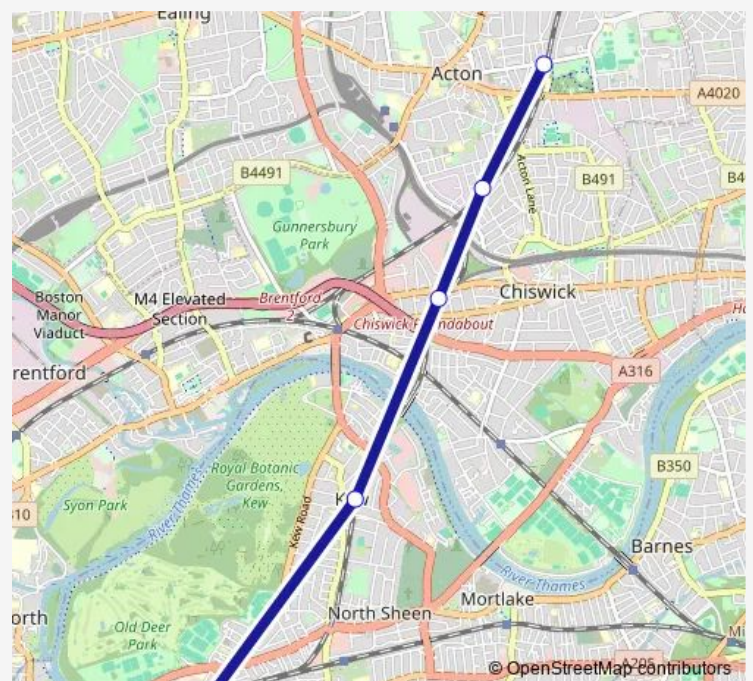

Rail Replacement Bus Service Lt:Acc->Rmd LT replacement bus service from ACC to Rmd

[Go to website](#)

Direction

Acton Central — Richmond (London)

5 stops

[Open route schedule](#)

Acton Central

South Acton

Gunnersbury

Kew Gardens

Richmond (London)

Route schedule

Acton Central — Richmond (London)

Monday —

Tuesday —

Wednesday —

Thursday —

Friday —

Saturday 06:04-00:04⁺¹

Sunday 00:04-23:25

Route info

Direction: Acton Central

Stops: 5

Trip Duration: 0 hour 39 min

■ Lt:Acc->Rmd — LT replacement bus service from ACC to Rmd

Lt:Acc->Rmd Rail Replacement Bus Service time schedules and route maps are available in an offline PDF at busmaps.com. Use the busmaps.com website to see live bus times, train schedule or subway schedule, and step-by-step directions for all public transit in London