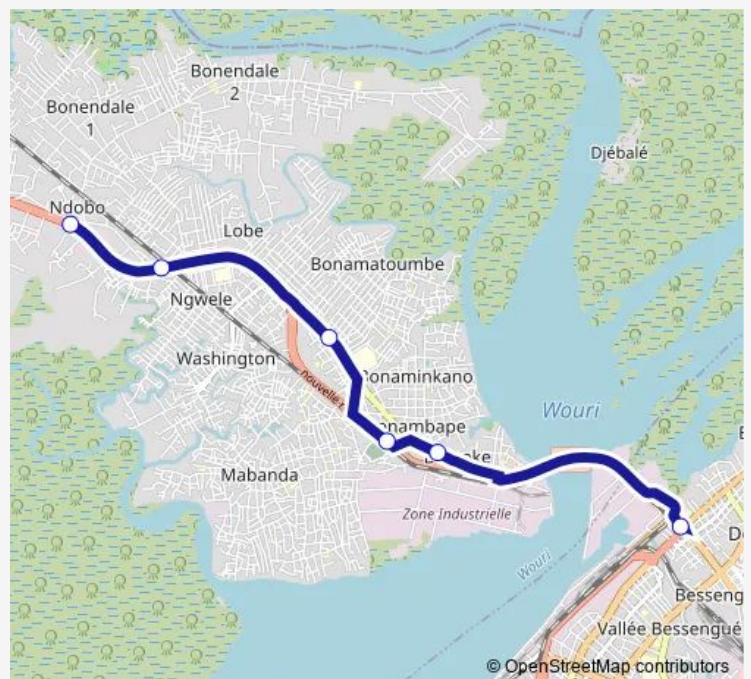

Communal Taxi Service Rond Point Deido to Bonaberi Ndo

[Go to website](#)

Direction

Rond Point Deido — Santa Lucia Bonaberi

6 stops

[Open route schedule](#)

Rond Point Deido

Beseke, Route Du Lycee

Cimetière Bonaberi

Dubai Snack

Boulangerie du Rail

Santa Lucia Bonaberi

Route schedule

Rond Point Deido — Santa Lucia Bonaberi

Monday	11:29
Tuesday	11:29
Wednesday	11:29
Thursday	11:29
Friday	11:29
Saturday	11:29
Sunday	11:29

Route info

Direction: Rond Point Deido

Stops: 6

Trip Duration: 0 hour 27 min

Rond Point Deido to Bonaberi Ndo

Communal Taxi Service time schedules and route maps are available in an offline PDF at busmaps.com. Use the busmaps.com website to see live bus times, train schedule or subway schedule, and step-by-step directions for all public transit in Douala