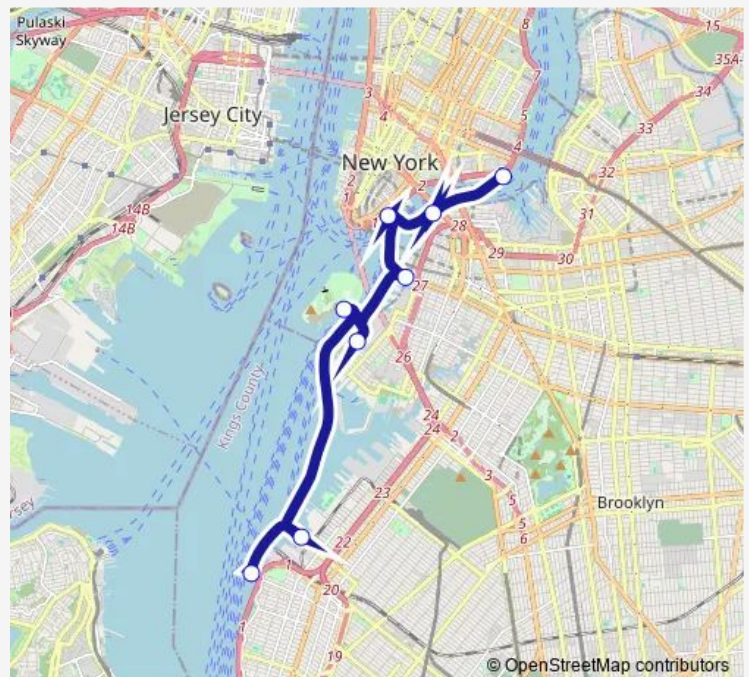

Gov. Island/Yankee Pier

Red Hook/Atlantic Basin

Atlantic Ave/BBP Pier 6

Wall St/Pier 11

Dumbo/Fulton Ferry

Corlears Hook

Route schedule

Bay Ridge — Corlears Hook

Monday 06:22-20:29

Tuesday 06:22-20:29

Wednesday 06:22-20:29

Thursday 06:22-20:29

Friday 06:22-20:29

Saturday 08:55-20:00

Sunday 08:55-20:00

Route info

Direction: Bay Ridge

Stops: 8

Trip Duration: 1 hour 3 min

SB — South Brooklyn

Direction

Corlears Hook — Bay Ridge

8 stops

[Open route schedule](#)

Corlears Hook

Dumbo/Fulton Ferry

Wall St/Pier 11

Atlantic Ave/BBP Pier 6

Red Hook/Atlantic Basin

Gov. Island/Yankee Pier

Sunset Park/Bat

Bay Ridge