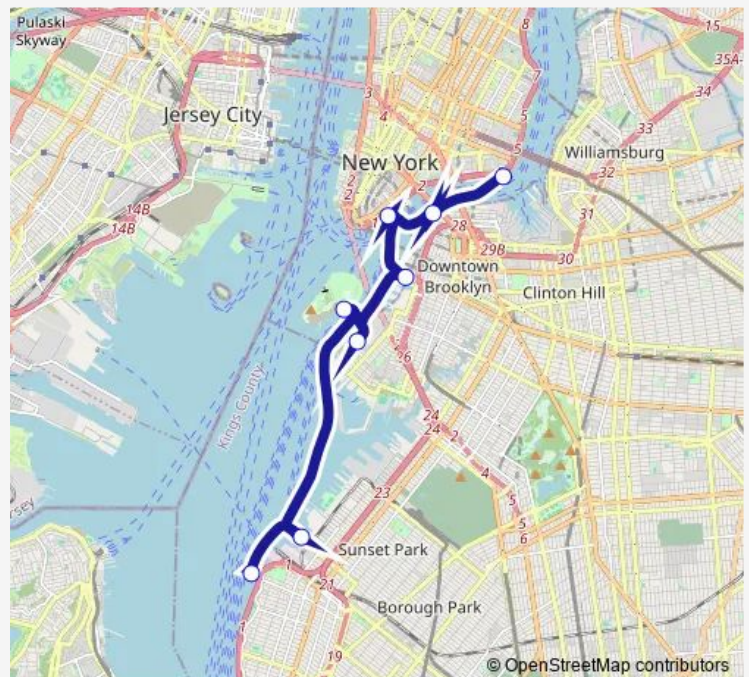

Gov. Island/Yankee Pier

Red Hook/Atlantic Basin

Atlantic Ave/BBP Pier 6

Wall St/Pier 11

Dumbo/Fulton Ferry

Corlears Hook

Route schedule

Bay Ridge — Corlears Hook

Monday 06:22-20:29

Tuesday 06:22-20:29

Wednesday 06:22-20:29

Thursday 06:22-20:29

Friday 06:22-20:29

Saturday 08:55-20:00

Sunday 08:55-20:00

Route info

Direction: Bay Ridge

Stops: 8

Trip Duration: 1 hour 3 min

Sb — South Brooklyn

Direction

Corlears Hook — Bay Ridge

8 stops

[Open route schedule](#)

Corlears Hook

Dumbo/Fulton Ferry

Wall St/Pier 11

Atlantic Ave/BBP Pier 6

Red Hook/Atlantic Basin

Gov. Island/Yankee Pier

Sunset Park/Bat

Bay Ridge