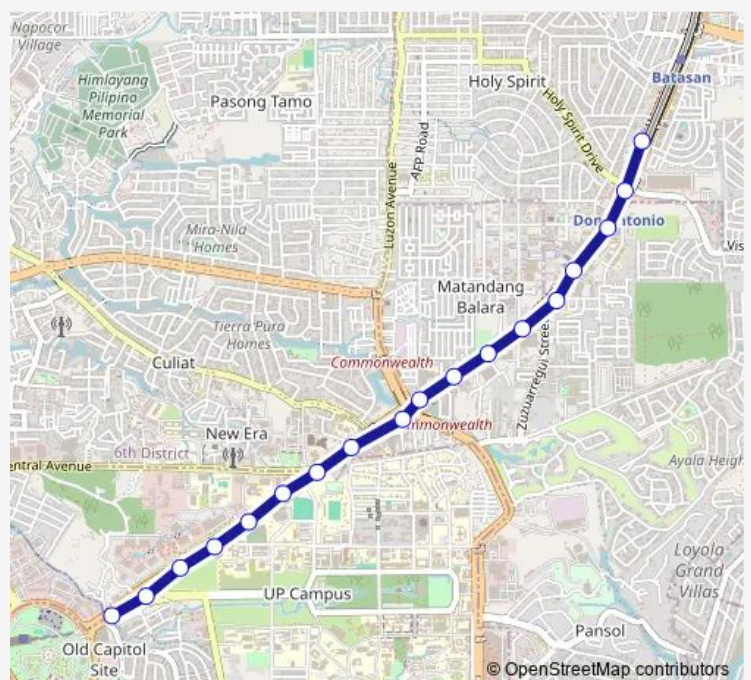

### Direction

Philippine Coconut Authority, Commonwealth Avenue, Quezon City — Our Lady of Mercy School, 14.680409, 121.084434

18 stops

[Open route schedule](#)

Philippine Coconut Authority, Commonwealth Avenue, Quezon City

### Route schedule

Philippine Coconut Authority, Commonwealth Avenue, Quezon City — Our Lady of Mercy School, 14.680409, 121.084434

Monday	00:00
Tuesday	00:00
Wednesday	00:00
Thursday	00:00
Friday	00:00
Saturday	00:00
Sunday	00:00

### Route info

Direction: Philippine Coconut Authority, Commonwealth Avenue, Quezon City

Stops: 18

Trip Duration: 0 hour 22 min

SM North Lagro

Commonwealth Avenue / Capitol Homes Drive Intersection, Quezon City