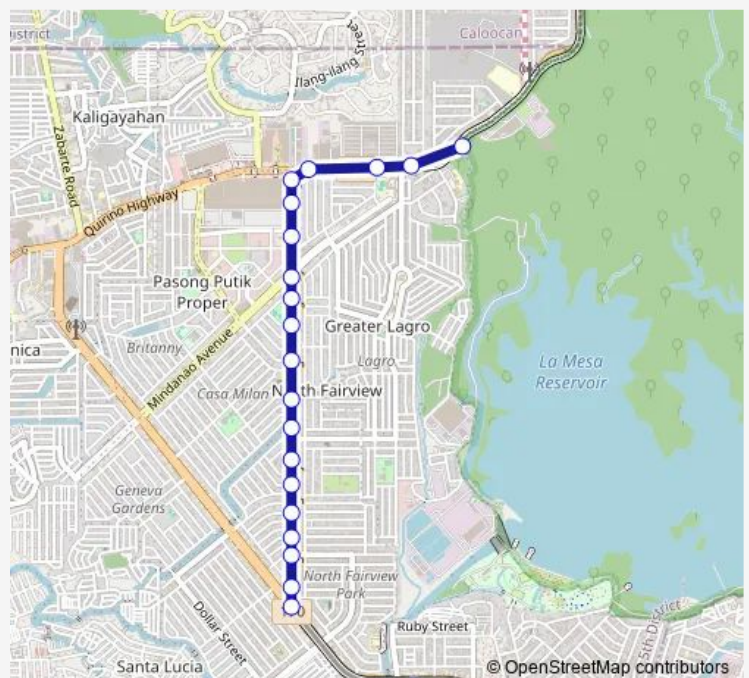

### Route schedule

Quirino Highway / La Mesa Road Intersection, Calcoocan City — Regalado Highway / Commonwealth Avenue Intersection, Quezon City

Monday 00:00

Tuesday 00:00

Wednesday 00:00

Thursday 00:00

Friday 00:00

### Route info

Direction: Quirino Highway / La Mesa Road Intersection, Calcoocan City

Stops: 20

Trip Duration: 0 hour 18 min

SM North Lagro

Regalado Highway, Quezon City

Regalado Highway / Commonwealth Avenue Intersection,  
Quezon City