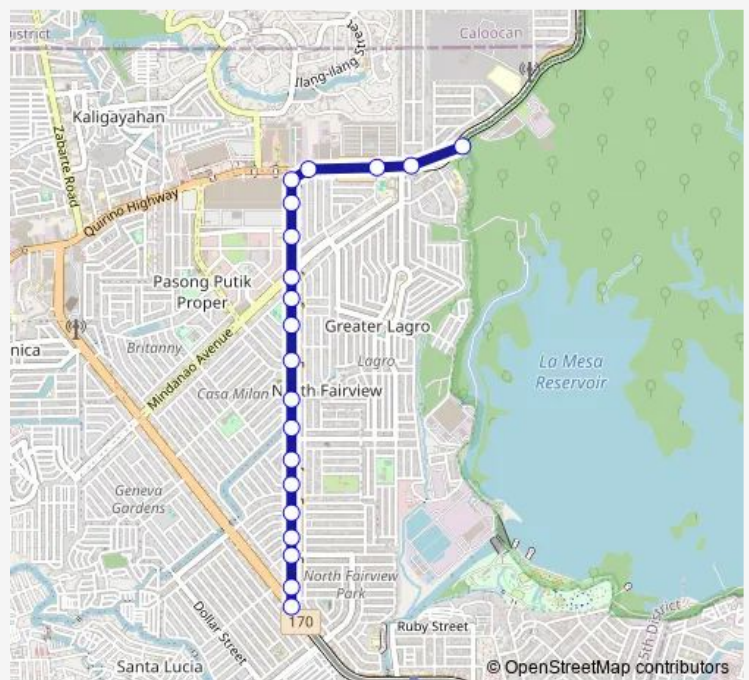

Regalado Highway / SM Fairview Intersection, Quezon City

Commonwealth Medical Centre, Regalado Highway, Quezon City

Regalado Highway / Mindanao Avenue Intersection, Quezon City

Regalado Highway, Quezon City

Regalado Highway, Quezon City

Regalado Highway / Sforza Intersection, Quezon City

Regalado Highway / Brookside Intersection, Quezon City

Regalado Highway, Quezon City

Regalado Highway, Quezon City

Regalado Highway, Quezon City

Regalado Highway, Quezon City

Regalado Highway, Quezon City

Regalado Highway / Burbank Intersection Quezon City

**Route schedule**

Quirino Highway / La Mesa Road Intersection, Calcoocan City — Regalado Highway / Commonwealth Avenue Intersection, Quezon City

Monday	00:00
Tuesday	00:00
Wednesday	00:00
Thursday	00:00
Friday	00:00
Saturday	00:00
Sunday	00:00

**Route info**

Direction: Quirino Highway / La Mesa Road Intersection, Calcoocan City

Stops: 20

Trip Duration: 0 hour 18 min