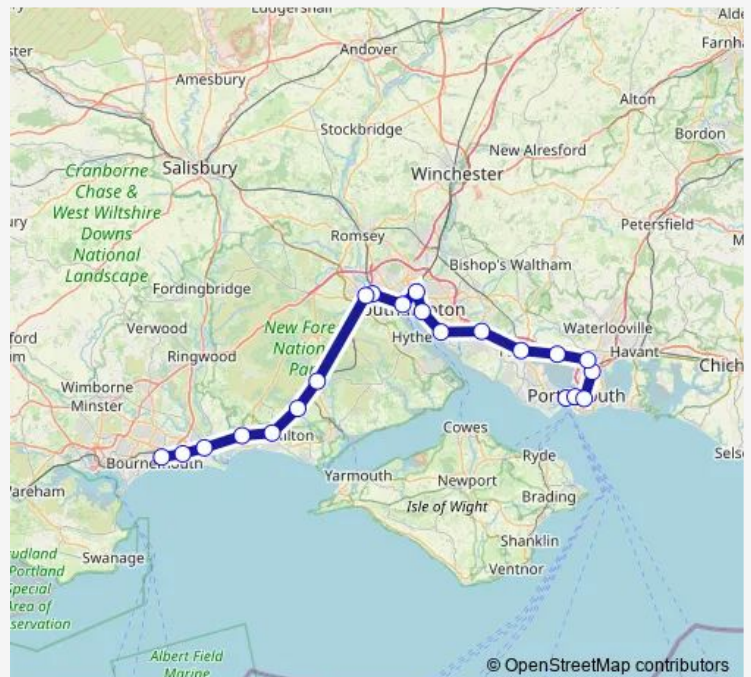

Rail Sw:Pmh->Bmh SW train service from PMH to Bmh

[Go to website](#)

Direction

Portsmouth Harbour — Bournemouth

21 stops

[Open route schedule](#)

- Portsmouth Harbour
- Portsmouth & Southsea
- Fratton
- Hilsea
- Cosham
- Portchester
- Fareham
- Swanwick
- Netley
- Woolston
- St Denys
- Southampton Central
- Redbridge (Hants)
- Totton
- Brockenhurst
- Sway
- New Milton
- Hinton Admiral
- Christchurch
- Pokesdown
- Bournemouth

Route schedule

Portsmouth Harbour — Bournemouth

Monday	08:05
Tuesday	08:05
Wednesday	08:05
Thursday	08:05
Friday	08:05
Saturday	—
Sunday	—

Route info

Direction: Portsmouth Harbour

Stops: 21

Trip Duration: 1 hour 43 min

■ Sw:Pmh->Bmh — SW train service from PMH to Bmh

Sw:Pmh->Bmh Rail time schedules and route maps are available in an offline PDF at busmaps.com. Use the busmaps.com website to see live bus times, train schedule or subway schedule, and step-by-step directions for all public transit in Portsmouth