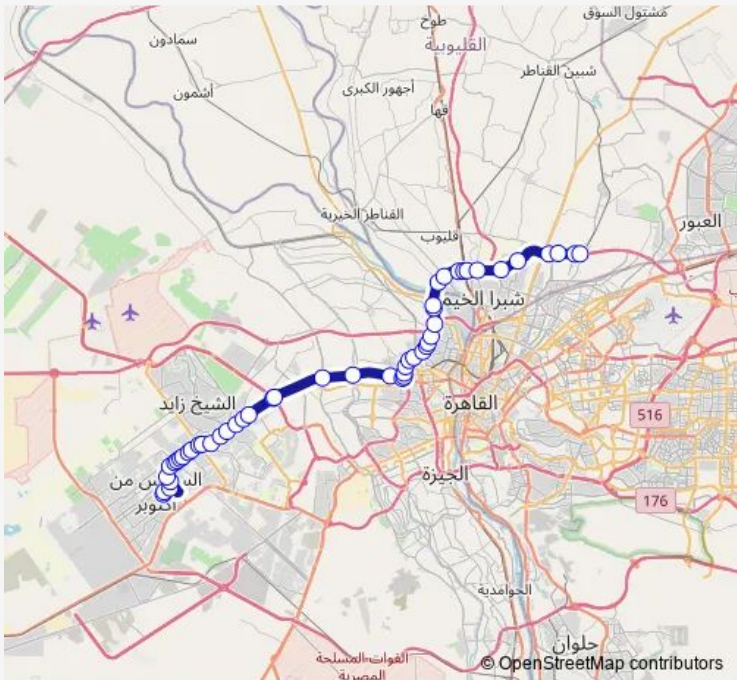

Bus IC61 El Hossary-New Marg

[Go to website](#)

**Direction**  
 Al Hossary Station — New Marg  
 50 stops  
[Open route schedule](#)

- Al Hossary Station
- Al Hossary Azhar Language School
- Telecom Egypt Central - 6th Of October
- Dolphin Mall
- 6th Of October City Authority
- Al Tabba - 6th of October
- Board of Trustees (Magles Al Omana) - 6th of October
- Al Motamayez Entrance
- Misr University
- Dar Al Foad Hospital - 6th of October
- Mall of Arabia
- Mobil - Mall of Arabia
- Juhayna Square
- Nile University
- Mubarak Educational City Entrance
- Al Safwa Mall
- Zayed 2000
- Ceramica Cleopatra - Sheikh Zayed
- Hyper One - Sheikh Zayed
- Royal City Gate - Sheikh Zayed
- Alexandria Desert Road Steps - 26th of July Mehwar

Route schedule  
 Al Hossary Station — New Marg

Monday	06:30-15:00
Tuesday	06:30-15:00
Wednesday	06:30-15:00
Thursday	06:30-15:00
Friday	06:30-15:00
Saturday	06:30-15:00
Sunday	06:30-15:00

Route info  
 Direction: Al Hossary Station  
 Stops: 50  
 Trip Duration: 1 hour 53 min

■ IC61 — El Hossary-New Marg **BusMaps**

Al Mehwar Desert Road

Al Mansoreya - Mehwar 26th of July

Al Marioteya Road - 26th of July Mehwar

Al Barageel Entrance

Ring Road Steps 1 - 26th of July Mehwar

26th of July Mehwar Exit - Ring Road