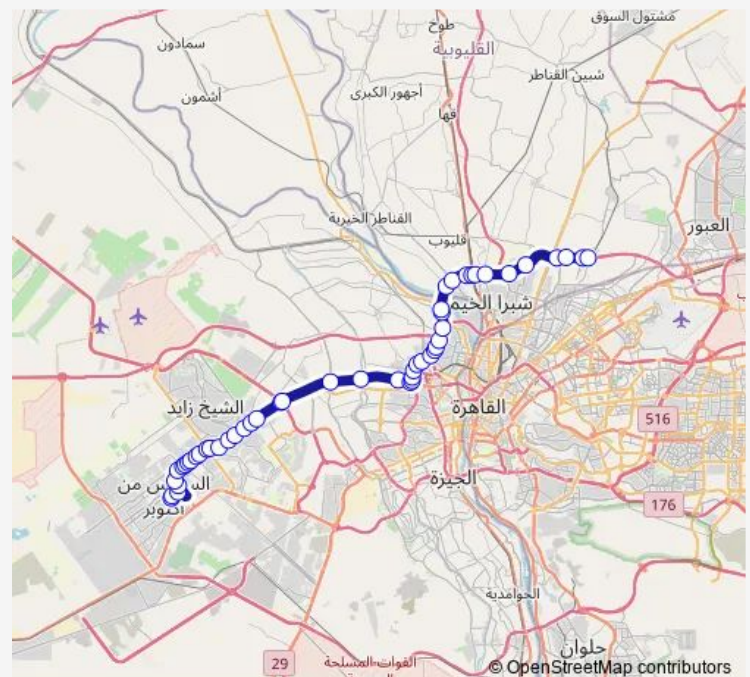

Alexandria Desert Road Steps - 26th of July Mehwar

### Route schedule

Al Hossary Station — New Marg

Monday 06:30-15:00

Tuesday 06:30-15:00

Wednesday 06:30-15:00

Thursday 06:30-15:00

Friday 06:30-15:00

Saturday 06:30-15:00

### Route info

Direction: Al Hossary Station

Stops: 50

Trip Duration: 1 hour 53 min

Ic61 — El Hossary-New Marg

Al Mehwar Desert Road

Al Mansoreya - Mehwar 26th of July

Al Marioteya Road - 26th of July Mehwar