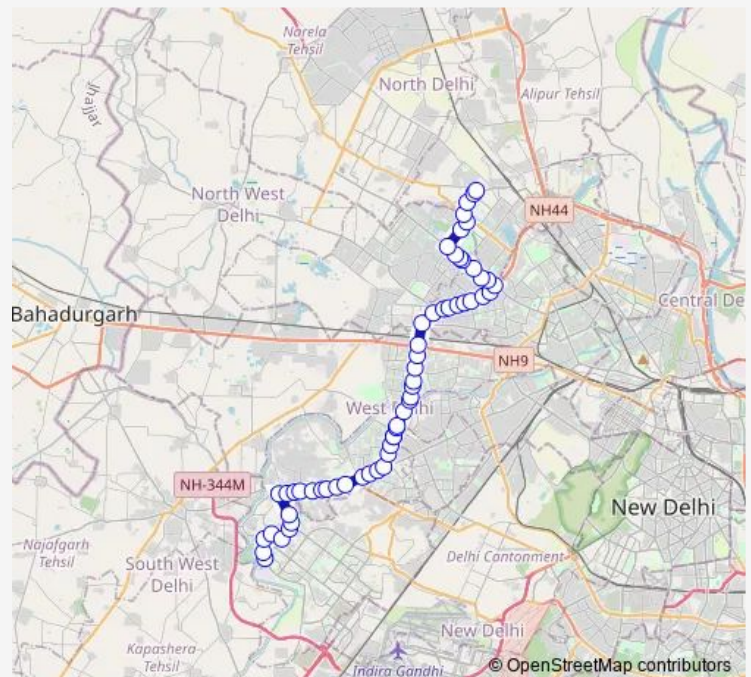

Vikas Puri Crossing

Dholi Piao

Janak Puri District Centre

Route schedule

Dwarka Sec 16C/GGS IP University — Rohini Sec 16 (T)

Monday 13:52-22:57

Tuesday 13:52-22:57

Wednesday 13:52-22:57

Thursday 13:52-22:57

Friday 13:52-22:57

Saturday 13:52-22:57

Sunday 13:52-22:57

Route info

Direction: Dwarka Sec 16C/GGS IP University

Stops: 58

Trip Duration: 1 hour 41 min

DW-3up

BusMaps

District Centre Outer Ring Road

Kangra Niketan

Krishna Park

Manohar Nagar

Crpf Camp Keshopur

Major Bhupinder Singh Marg