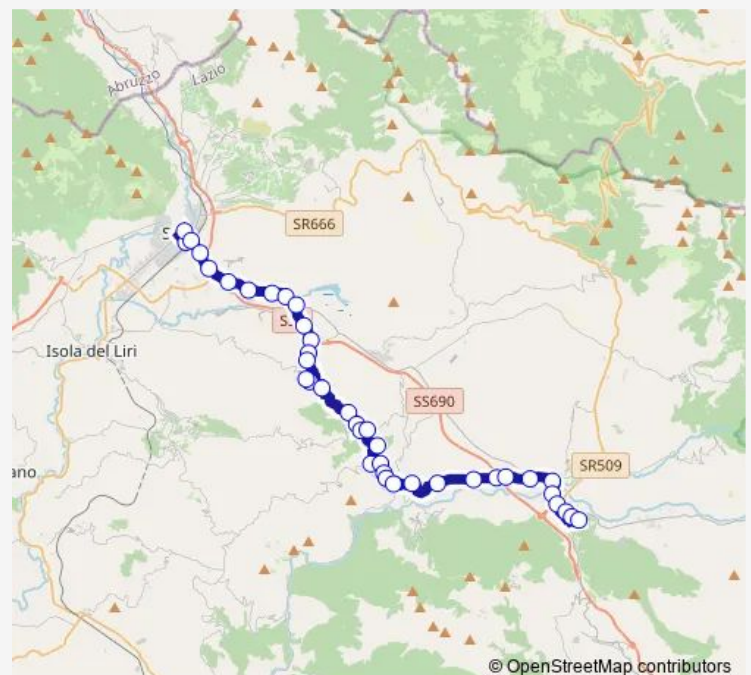

Route schedule

Sora | Stazione FS # f5890 — Atina | Piazza Garibaldi # f7664

Monday	17:50
Tuesday	17:50
Wednesday	17:50
Thursday	17:50
Friday	17:50
Saturday	—
Sunday	—

Route info

Direction: Sora | Stazione FS # f5890

Stops: 39

Trip Duration: 0 hour 45 min

Casalvieri | Scioca # f7633

Casalvieri | Via Fontechiari (Km 9) # f7634

Casalvieri | Caronte # f7635

Casalvieri | Via Baccari # f7636

Casalvieri | Via Santa Maria # f7637