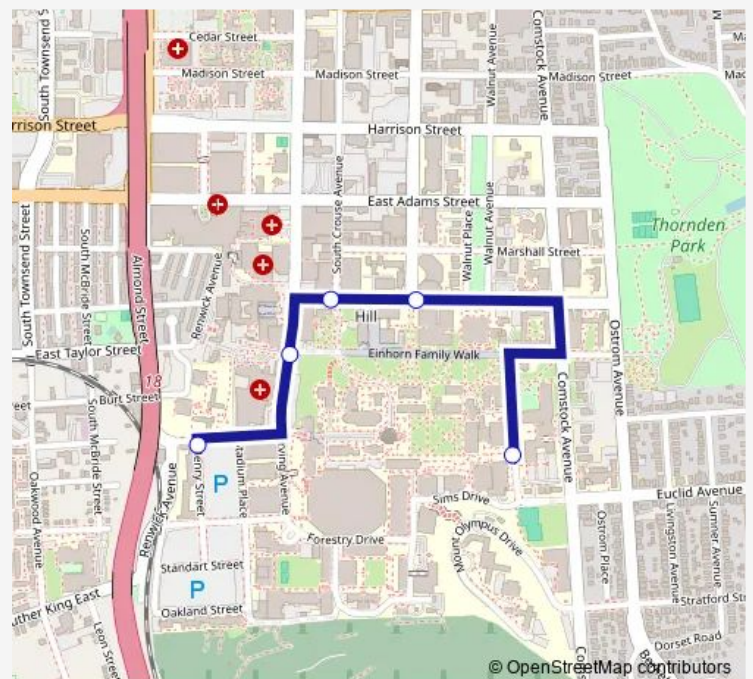

Waverly Ave & S Crouse Ave

Waverly Ave & University Ave

College Place

Route schedule

Henry St & Van Buren St — College Place

Monday 07:46-19:30

Tuesday 07:46-19:30

Wednesday 07:46-19:30

Thursday 07:46-19:30

Friday 07:46-19:30

Saturday —

Sunday —

Route info

Direction: Henry St & Van Buren St

Stops: 5

Trip Duration: 0 hour 8 min

SU 43 — Waverly Ave

Direction

College Place — Henry St & Van Buren St

7 stops

[Open route schedule](#)

College Place

Barnes Center at The Arch

Sims Dr & Forestry Dr

Wednesday 07:41-19:25

Thursday 07:41-19:25

Friday 07:41-19:25

Saturday —

Sunday —

Route info

Direction: College Place

Stops: 7