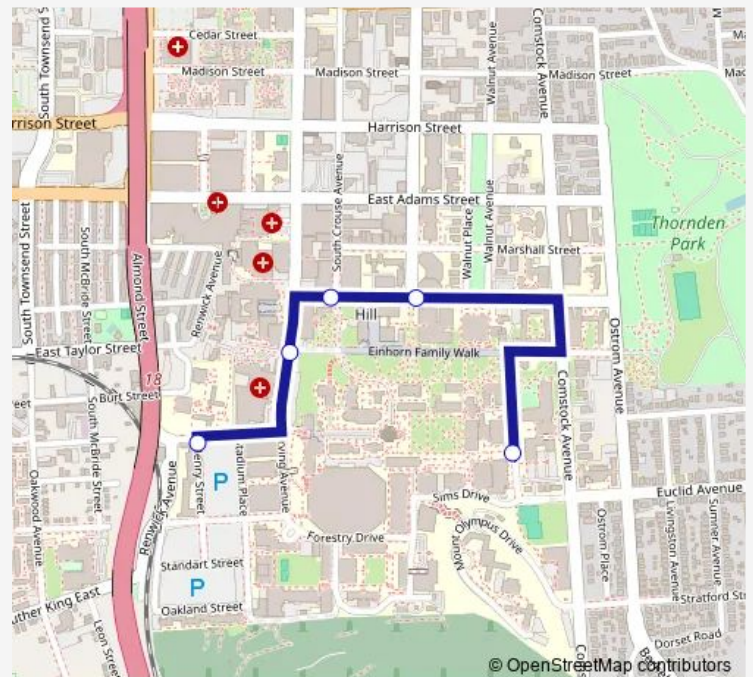

### Direction

Henry St & Van Buren St — College Place

5 stops

[Open route schedule](#)

Henry St & Van Buren St

Irving Ave & University Pl

Waverly Ave & S Crouse Ave

Waverly Ave & University Ave

### Route schedule

Henry St & Van Buren St — College Place

Monday 07:46-19:30

Tuesday 07:46-19:30

Wednesday 07:46-19:30

Thursday 07:46-19:30

Friday 07:46-19:30

Saturday —

### Route info

Direction: Henry St & Van Buren St

Stops: 5

Trip Duration: 0 hour 8 min

© OpenStreetMap contributors

SU 43 — Waverly Ave

**Direction**

College Place — Henry St &amp; Van Buren St

7 stops

[Open route schedule](#)

College Place

Barnes Center at The Arch

Sims Dr &amp; Forestry Dr

Sims Dr &amp; Irving Ave

E Raynor Ave &amp; Stadium Pl

E Raynor Ave &amp; Henry St