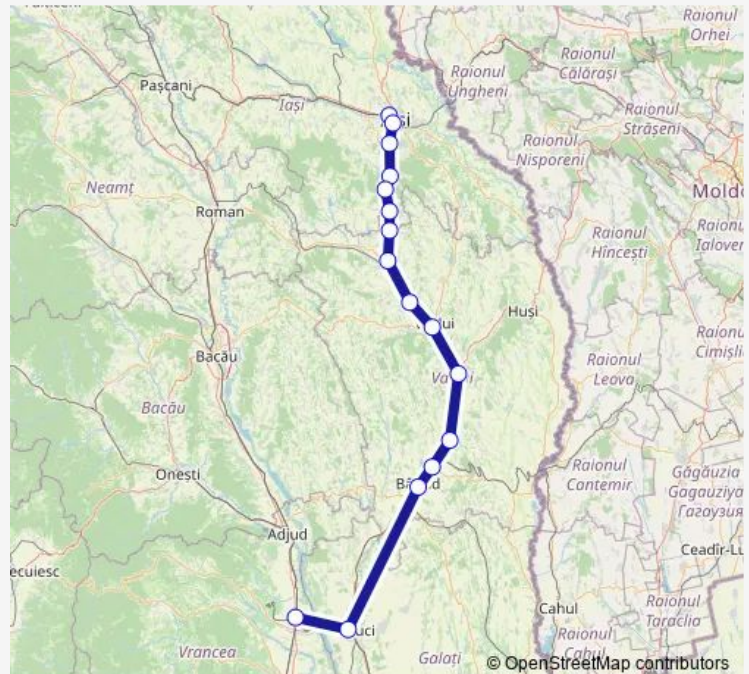

Rail R-E: Iași - Mărășești R-E: Iași - Nicolina - Ciurea Hm. - Bârnova Hm. - Grajduri - Scânteia Hm. - Rebricea Hm. - Buhăiești - Bălteni Hm. - Vaslui - Crasna - Banca h. - Zorleni Hm. - Bârlad - Tecuci Nord h.(605) - Mărășești

[Go to website](#)

Direction

Iași — Mărășești

16 stops

[Open route schedule](#)

Iași
Nicolina
Ciurea Hm.
Bârnova Hm.
Grajduri
Scânteia Hm.
Rebricea Hm.
Buhăiești
Bălteni Hm.
Vaslui
Crasna
Banca h.
Zorleni Hm.
Bârlad
Tecuci Nord h.(605)
Mărășești

Route schedule

Iași — Mărășești

Monday	04:11-15:13
Tuesday	04:11-15:13
Wednesday	04:11-15:13
Thursday	04:11-15:13
Friday	04:11-15:13
Saturday	04:11-15:13
Sunday	04:11-15:13

Route info

Direction: Iași

Stops: 16

Trip Duration: 3 hour 4 min

R-E: Iași - Mărășești Rail time schedules and route maps are available in an offline PDF at busmaps.com. Use the busmaps.com website to see live bus times, train schedule or subway schedule, and step-by-step directions for all public transit in Iași