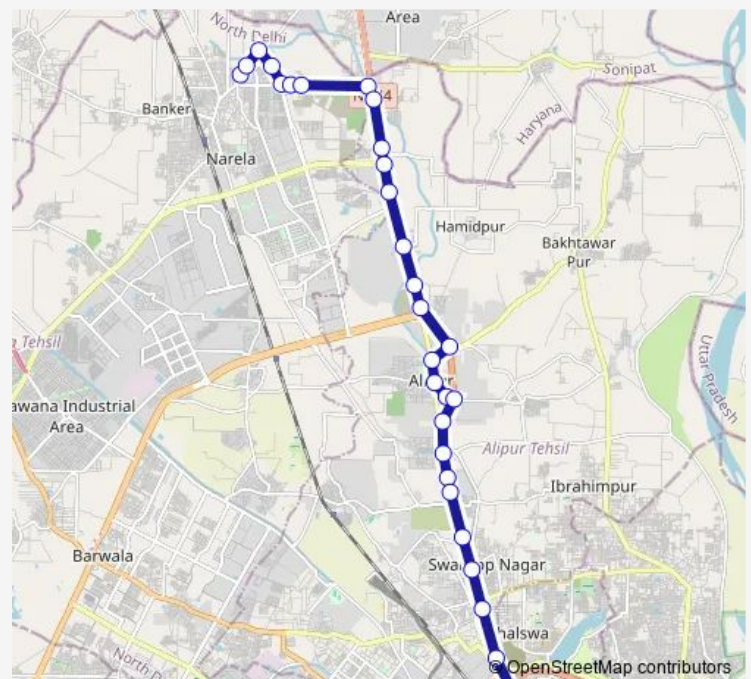

Alipur Village GT Road

Mcd Store

Jind Pur Crossing

Sai Mandir

Route schedule

Ramdev Chowk Narela Terminal — GTK Depot

Monday 05:43-19:37

Tuesday 05:43-19:37

Wednesday 05:43-19:37

Thursday 05:43-19:37

Friday 05:43-19:37

Saturday 05:43-19:37

Sunday 05:43-19:37

Route info

Direction: Ramdev Chowk Narela Terminal

Stops: 29

Trip Duration: 1 hour 14 min

193adown

BusMaps

Budhpur GT Road

Jain Mandir

Nangli Poona (GT Road)

Gurudwara Siraspur GT Road

Swaroop Nagar GT Road