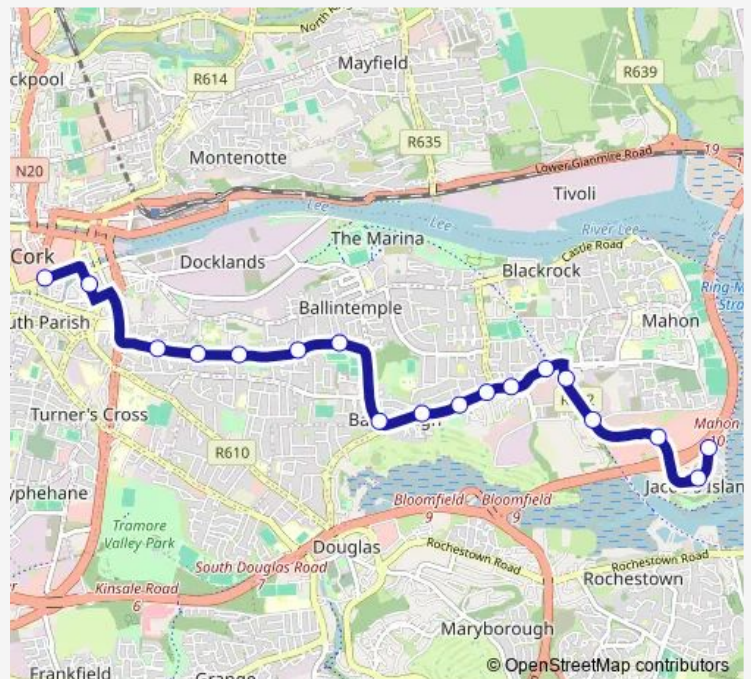

Route schedule

South Mall (VHI House Stop A) — The Sanctuary

Monday 06:45-18:20

Tuesday 06:45-18:20

Wednesday 06:45-18:20

Thursday 06:45-18:20

Friday 06:45-18:20

Saturday —

Sunday —

Route info

Direction: South Mall (VHI House Stop A)

Stops: 18

Trip Duration: 0 hour 22 min

215a — Mahon Point - Boreenmanna Rd - City

Direction

The Sanctuary — South Mall (VHI House Stop A)

18 stops

[Open route schedule](#)

The Sanctuary

Jacobs Island

Mahon Point Shopping Centre

City Gate

Central Statistics Office Cork

Skehard Lawn

Wednesday 07:15-18:50

Thursday 07:15-18:50

Friday 07:15-18:50

Saturday —

Sunday —

Route info

Direction: The Sanctuary

Stops: 18