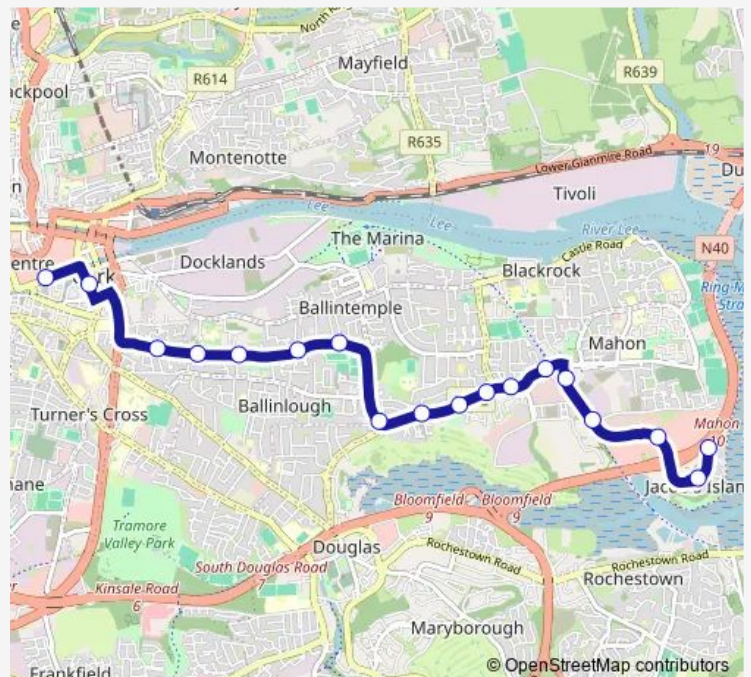

Route schedule

South Mall (VHI House Stop A) — The Sanctuary

Monday 06:45-18:20

Tuesday 06:45-18:20

Wednesday 06:45-18:20

Thursday 06:45-18:20

Friday 06:45-18:20

Saturday —

Sunday —

Route info

Direction: South Mall (VHI House Stop A)

Stops: 18

Trip Duration: 0 hour 22 min

215A — Mahon Point - Boreenmanna Rd - City

## Direction

The Sanctuary — South Mall (VHI House Stop A)

18 stops

[Open route schedule](#)

The Sanctuary

Jacobs Island

Mahon Point Shopping Centre

City Gate

## Route info

Direction: The Sanctuary

Stops: 18

Trip Duration: 0 hour 26 min

215A Bus time schedules and route maps are available in an offline PDF at [busmaps.com](https://busmaps.com). Use the [busmaps.com](https://busmaps.com) website to see live bus times, train schedule or subway schedule, and step-by-step directions for all public transit in Cork