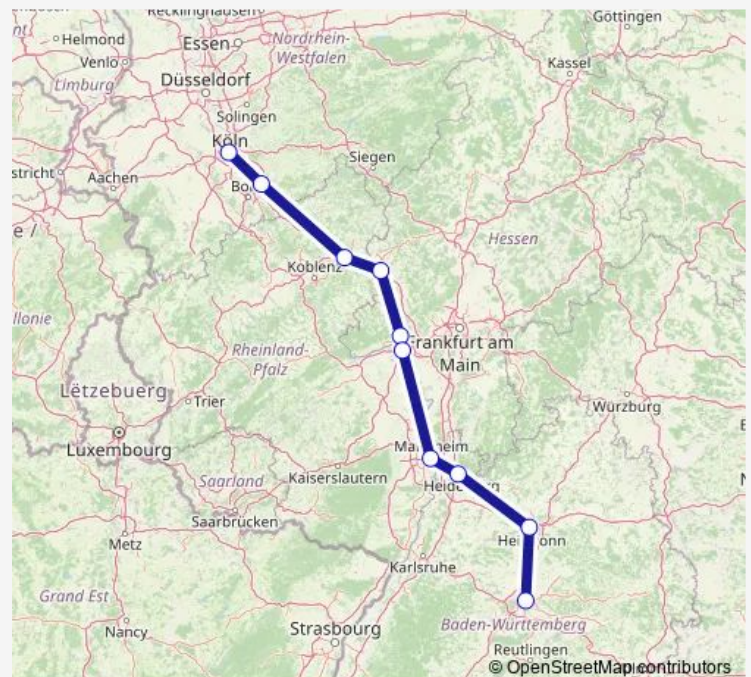

Wiesbaden Hbf

Mainz Hbf

Mannheim Hbf

Heidelberg Hbf

Heilbronn Hbf

Stuttgart Hbf

### Route schedule

Köln Hbf — Stuttgart Hbf

Monday 06:11

Tuesday 06:11

Wednesday 06:11

Thursday 06:11

Friday 06:11

Saturday —

### Route info

Direction: Köln Hbf

Stops: 10

Trip Duration: 4 hour 8 min

ICE 715

ICE 715 Rail time schedules and route maps are available in an offline PDF at [busmaps.com](https://busmaps.com). Use the [busmaps.com](https://busmaps.com) website to see live bus times, train schedule or subway schedule, and step-by-step directions for all public transit in Stuttgart