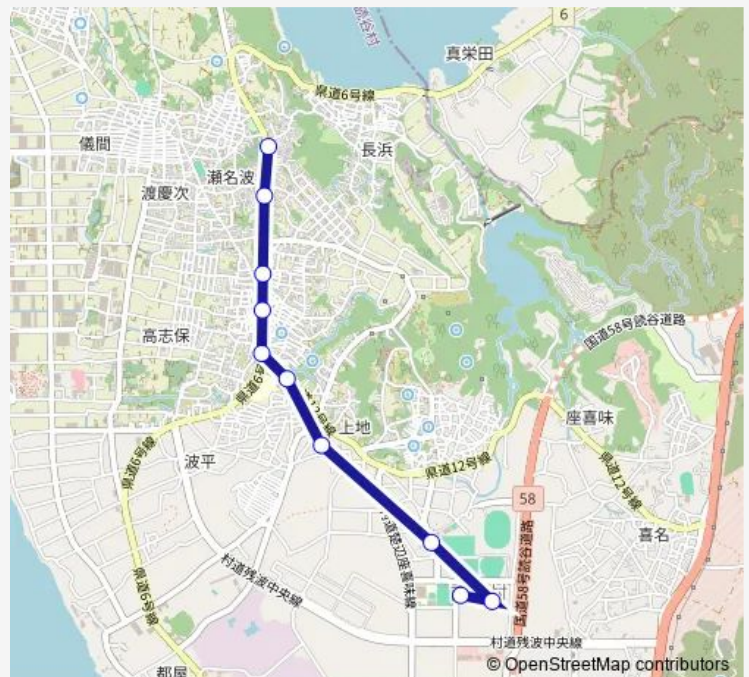

Route schedule

読谷バスターミナル — 読谷村役場

Monday 06:47

Tuesday 06:47

Wednesday 06:47

Thursday 06:47

Friday 06:47

Saturday —

Sunday —

Route info

Direction: 読谷バスターミナル

Stops: 10

Trip Duration: 0 hour 12 min

Bus time schedules and route maps are available in an offline PDF at busmaps.com. Use the busmaps.com website to see live bus times, train schedule or subway schedule, and step-by-step directions for all public transit in Okinawa