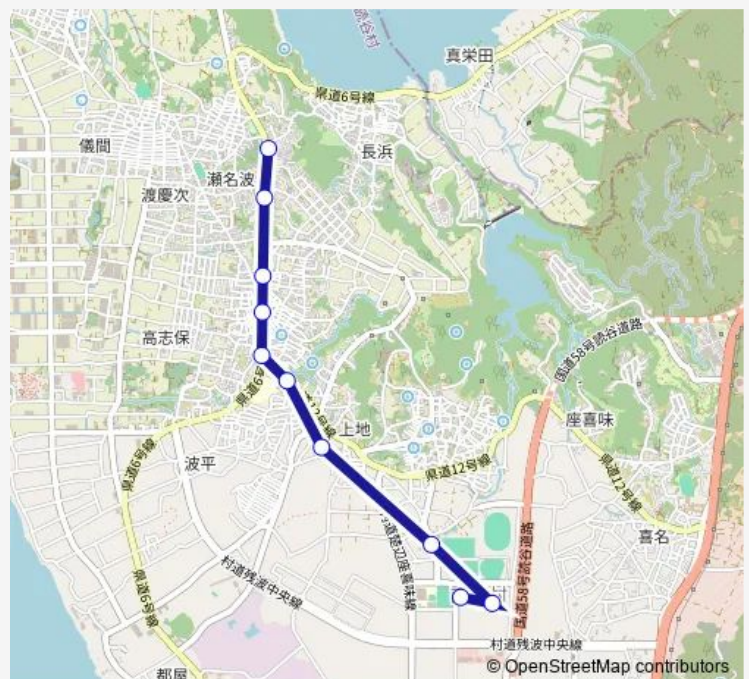

Route schedule

読谷バスターミナル — 読谷村役場

Monday 06:47

Tuesday 06:47

Wednesday 06:47

Thursday 06:47

Friday 06:47

Saturday —

Sunday —

Route info

Direction: 読谷バスターミナル

Stops: 10

Trip Duration: 0 hour 12 min

Bus time schedules and route maps are available in an offline PDF at busmaps.com. Use the busmaps.com website to see live bus times, train schedule or subway schedule, and step-by-step directions for all public transit in Okinawa