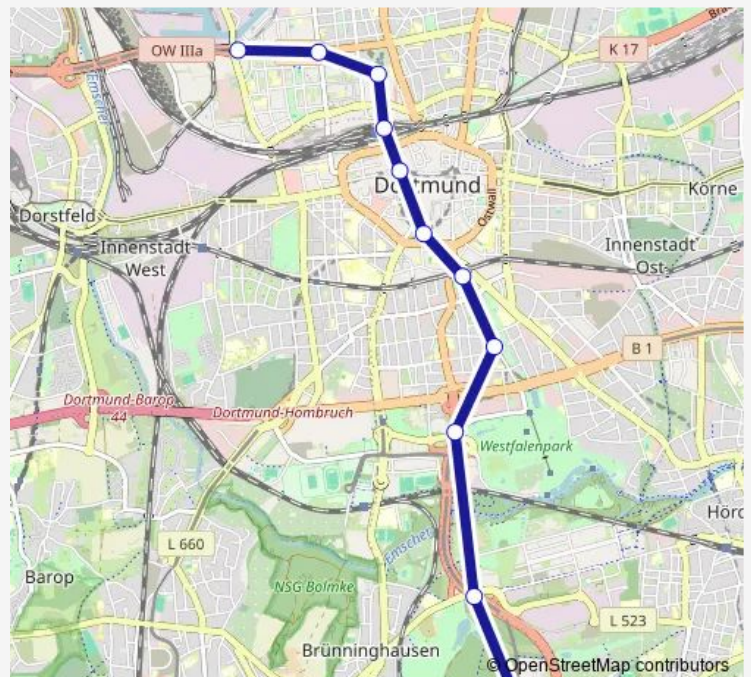

Wednesday 04:18

Thursday 04:18

Friday 04:18

Saturday —

Sunday —

Route info

Direction: Dortmund Clarenberg

Stops: 6

Trip Duration: 0 hour 7 min

■ U49

BusMaps

Direction

Dortmund Hafen — Dortmund Hacheneu

11 stops

[Open route schedule](#)

Dortmund Hafen

Friday 04:15-23:37

Saturday 05:37-00:12⁺¹

Sunday 08:07-23:37

Route info

Direction: Dortmund Hafen

Stops: 11

Trip Duration: 0 hour 15 min

Direction

Sunday —

Route info

Direction: Dortmund Markgrafenstraße

Stops: 5

Trip Duration: 0 hour 5 min

Direction

Dortmund Hacheneu — Dortmund Hafen

11 stops