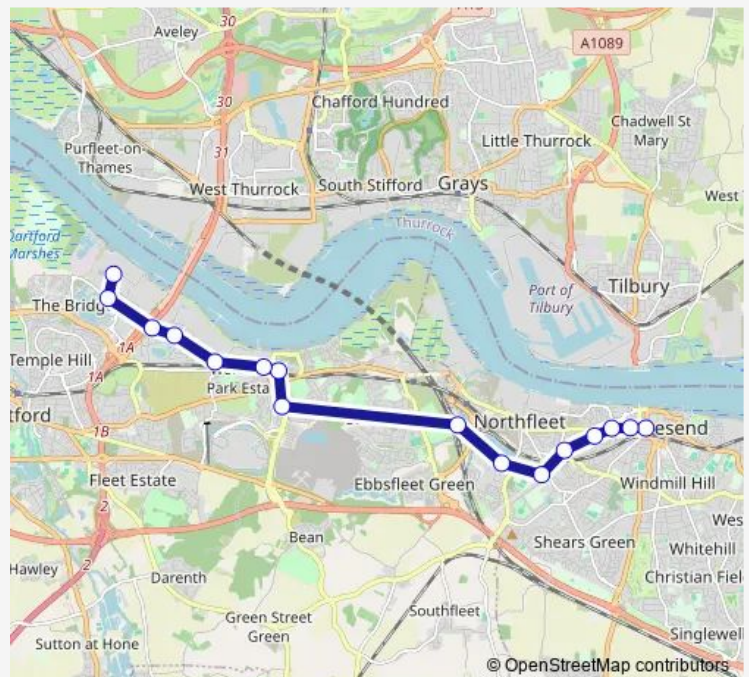

Rosherville Way

Vale Road

Springhead Road

Ebbsfleet International Railway Station

St Clements Lakes

Railway Station

Asda

Stone Crossing

Galleon Boulevard

Crossways Boulevard

Rennie Drive

Amazon Lcy3

### Route schedule

Garrick Street — Amazon Lcy3

Monday 07:17-19:17

Tuesday 07:17-19:17

Wednesday 07:17-19:17

Thursday 07:17-19:17

Friday 07:17-19:17

Saturday 07:17-19:17

### Route info

Direction: Garrick Street

Stops: 16

Trip Duration: 0 hour 31 min

**Direction**

Amazon Lcy3 — Garrick Street

16 stops

[Open route schedule](#)