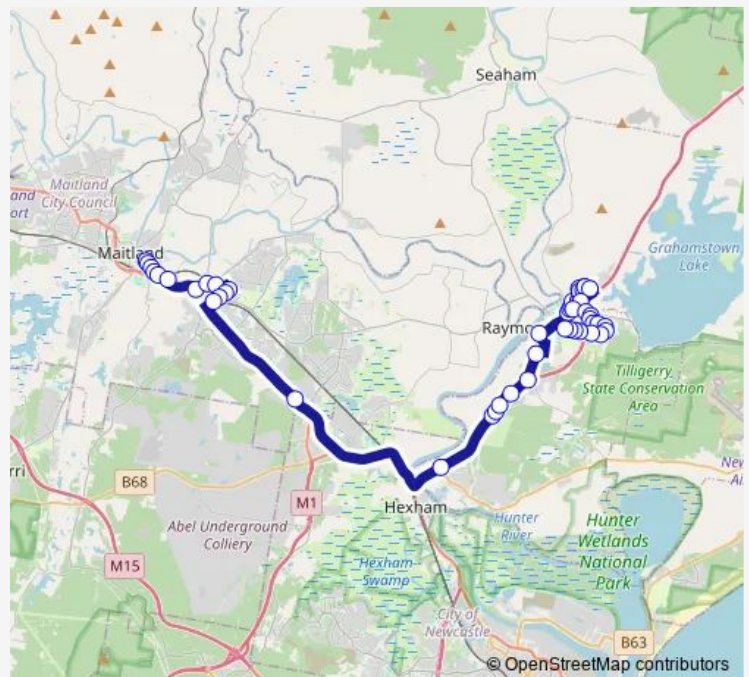

School Bus 1294 All Saints College St Peters Campus to Raymond Terrace

[Go to website](#)

Direction

St Peters Maitland, High St — Mount Hall Rd Opp Cambridge Av

51 stops

[Open route schedule](#)

- St Peters Maitland, High St
- High St At Hunter St
- Maitland Regional Art Gallery, High St
- High St Opp Ward St
- High St Opp Sparke St
- High St Opp Maitland Visitor Information Centre
- Melbourne St At Tyrell St
- Melbourne St Opp East Maitland Station
- Maitland Grossmann High School, Cumberland St
- Hodge St At High St
- Maitland High School, High St
- High St After Lindesay St
- High St At Lawes St
- New England Hwy Before Thornton Rd
- Pacific Hwy Opp Tomago Rd
- 2179 Pacific Hwy
- Pacific Hwy Opp 2200
- Pacific Gardens, Pacific Hwy
- Pacific Hwy At Kingston Pde
- Pacific Hwy Before Adelaide St

Route schedule

St Peters Maitland, High St — Mount Hall Rd Opp Cambridge Av

Monday	15:45
Tuesday	15:45
Wednesday	15:45
Thursday	15:45
Friday	15:45
Saturday	—
Sunday	—

Route info

Direction: St Peters Maitland, High St

Stops: 51

Trip Duration: 0 hour 58 min

1294 — All Saints College St Peters Campus to Raymond Terrace

Adelaide St At Kent St

Raymond Terrace Shopping Centre, Sturgeon St

Tregenna St After Adelaide St

Alton Rd At Pennington St

Fairchild St After Beaton Av

Fairchild St Opp Cooper Pl

Dawson Rd At Holwell Cct

Bellevue St After Dawson Rd

Adelaide St At Dresden Pl

Adelaide St At Richardson Rd (Hail And Ride)

Richardson Rd Before Pacific Hwy