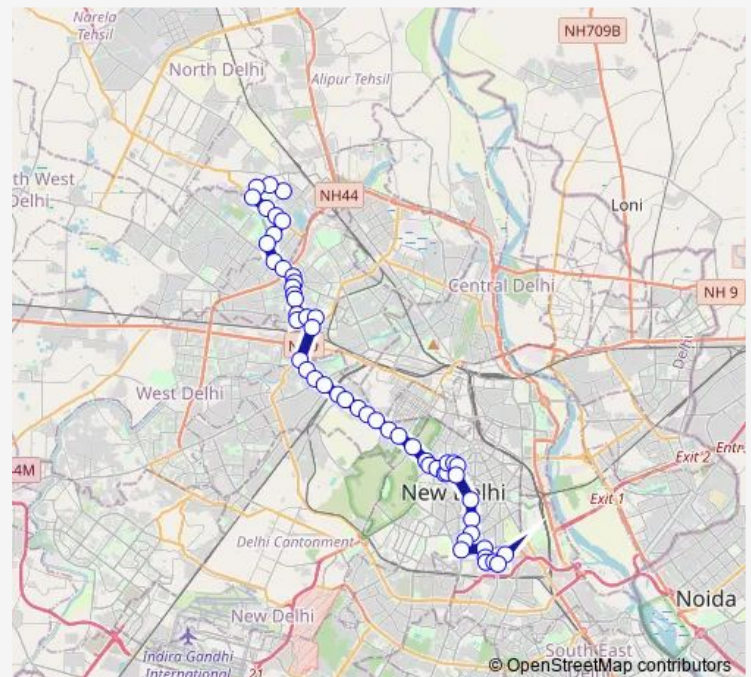

Samrat Enclave

Shakur Pur

Shakurpur Shiv Mandir

Route schedule

Rohini Sec15 E2 — J L Nehru Stadium

Monday 07:30-15:32

Tuesday 07:30-15:32

Wednesday 07:30-15:32

Thursday 07:30-15:32

Friday 07:30-15:32

Saturday 07:30-15:32

Sunday 07:30-15:32

Route info

Direction: Rohini Sec15 E2

Stops: 53

Trip Duration: 1 hour 54 min