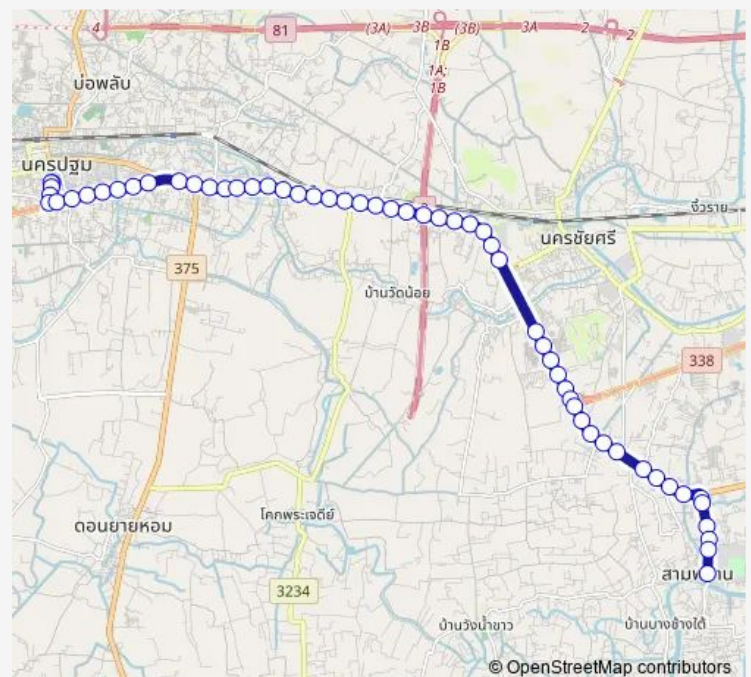

จุดขึ้นลง;visual stop

Route schedule

จุดขึ้นลง;visual stop — จุดขึ้นลง;visual stop

Monday 00:00

Tuesday 00:00

Wednesday 00:00

Thursday 00:00

Friday 00:00

Saturday 00:00

Sunday 00:00

Route info

Direction: จุดขึ้นลง;visual stop

Stops: 56

Trip Duration: 1 hour 22 min

จุดขึ้นลง;visual stop

จุดขึ้นลง;visual stop