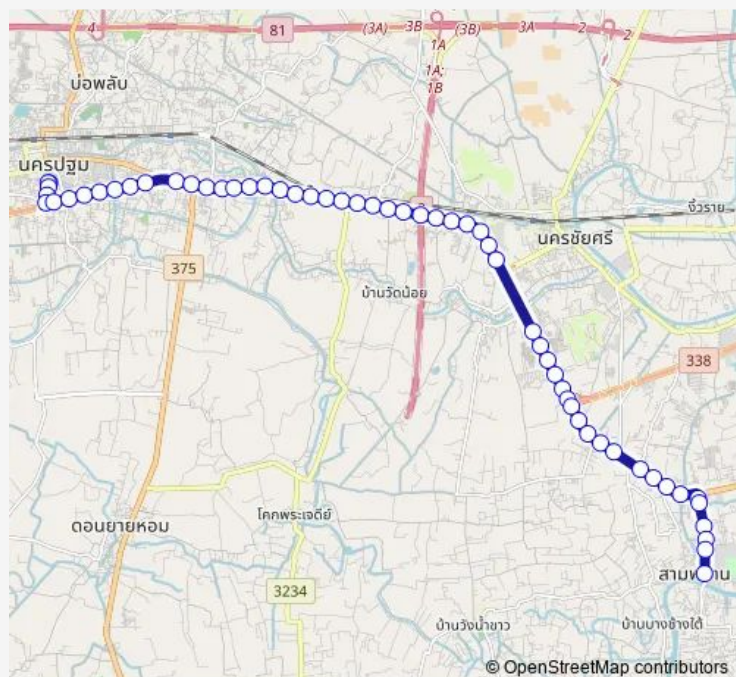

จุดขึ้นลง;visual stop

Route schedule

จุดขึ้นลง;visual stop — จุดขึ้นลง;visual stop

Monday 00:00

Tuesday 00:00

Wednesday 00:00

Thursday 00:00

Friday 00:00

Saturday 00:00

Sunday 00:00

Route info

Direction: จุดขึ้นลง;visual stop

Stops: 56

Trip Duration: 1 hour 22 min

จุดขึ้นลง;visual stop

จุดขึ้นลง;visual stop

จุดขึ้นลง;visual stop

จุดขึ้นลง;visual stop

จุดขึ้นลง;visual stop

จุดขึ้นลง;visual stop

จุดขึ้นลง;visual stop

จุดขึ้นลง;visual stop

จุดขึ้นลง;visual stop

จุดขึ้นลง;visual stop