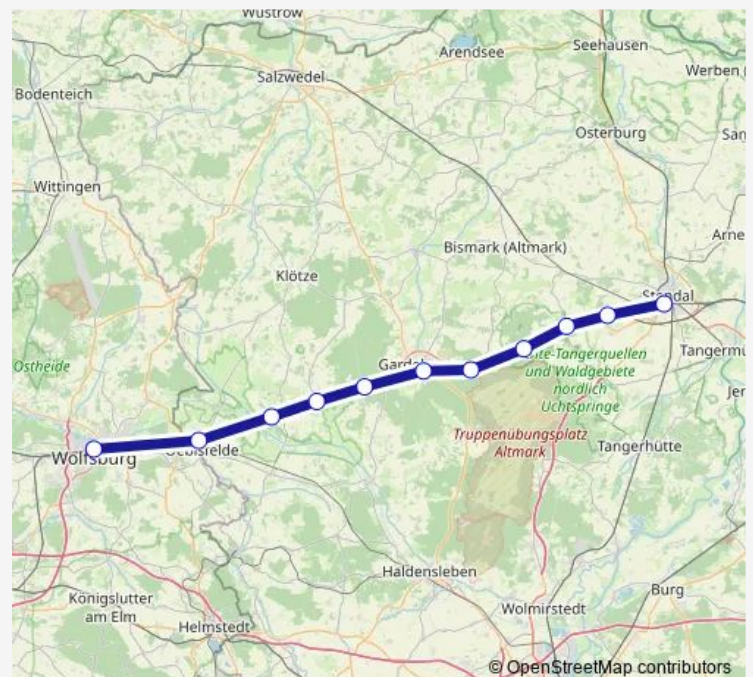

Rail RB 35

[Go to website](#)

Direction

undefined — undefined

0 stops

[Open route schedule](#)

Route schedule

undefined — undefined

Monday 05:12-23:33

Tuesday 05:12-23:33

Wednesday 05:12-23:33

Thursday 05:12-23:33

Friday 05:12-23:33

Saturday 05:12-23:33

Sunday 06:50-23:33

Route info

Direction:

Stops: 0

Trip Duration: – min

■ RB 35

BusMaps

Direction

Stendal — Wolfsburg Hbf

11 stops

Wednesday 04:26-22:26

Thursday 04:26-22:26

Friday 04:26-22:26

Saturday 04:26-22:26

Sunday 06:03-22:26

Route info

Direction: Stendal

Stops: 11