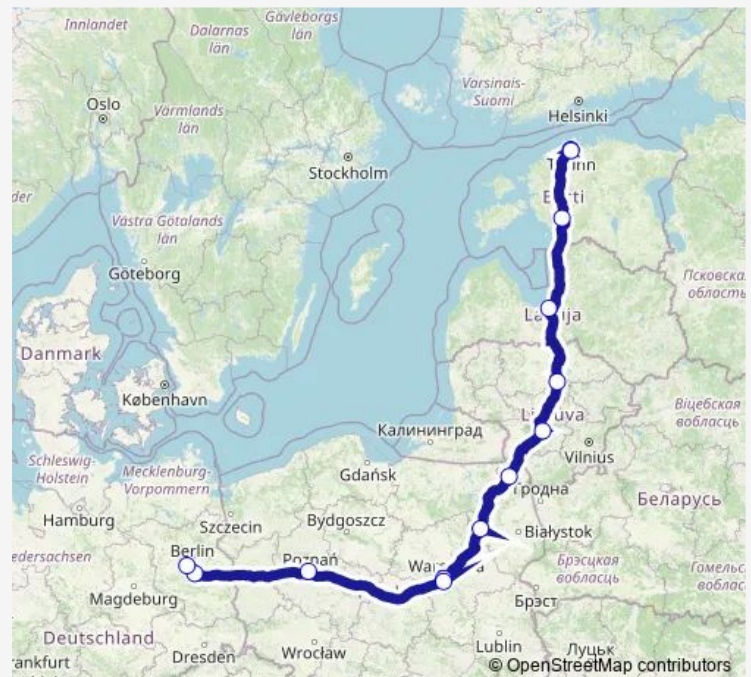

Direction

Tallinn, Harbour Terminal D — Berlin ZOB [Fernbus]

13 stops

[Open route schedule](#)

Tallinn, Harbour Terminal D

Tallinn Zob

Parnu, Bus Station

Riga, Bus Station

Saturday 09:35

Sunday 09:35

Route info

Direction: Tallinn, Harbour Terminal D

Stops: 13

Trip Duration: 23 hour 25 min

N1224 — Tallinn - Warsaw - Berlin

Direction

Berlin ZOB [Fernbus] — Tallinn, Harbour Terminal D

13 stops

[Open route schedule](#)

Berlin ZOB [Fernbus]

Flughafen Ber

Poznan, Bus Station Poznan Main Station

Warsaw, Bus Station West

Warsaw, Metro Marymont 14