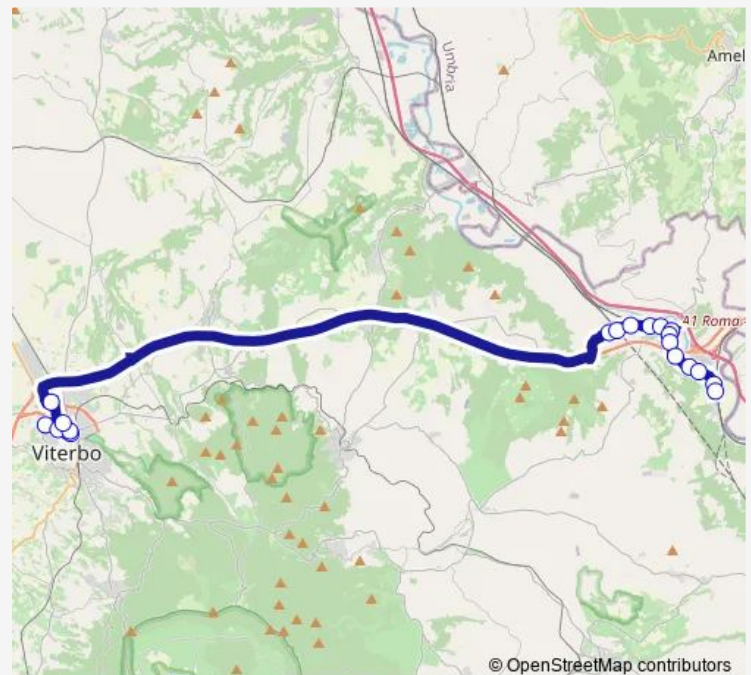

VITERBO | Riello # f641 — Orte | Stazione FS # f1703

Monday 05:45-11:30

Tuesday 05:45-11:30

Wednesday 05:45-11:30

Thursday 05:45-11:30

Friday 05:45-11:30

Saturday 05:45

Sunday —

Route info

Direction: VITERBO | Riello # f641

Stops: 19

Trip Duration: 0 hour 45 min

Viterbo - Orte Scalo # Vt102d

BusMaps

Bus time schedules and route maps are available in an offline PDF at busmaps.com. Use the busmaps.com website to see live bus times, train schedule or subway schedule, and step-by-step directions for all public transit in Orte