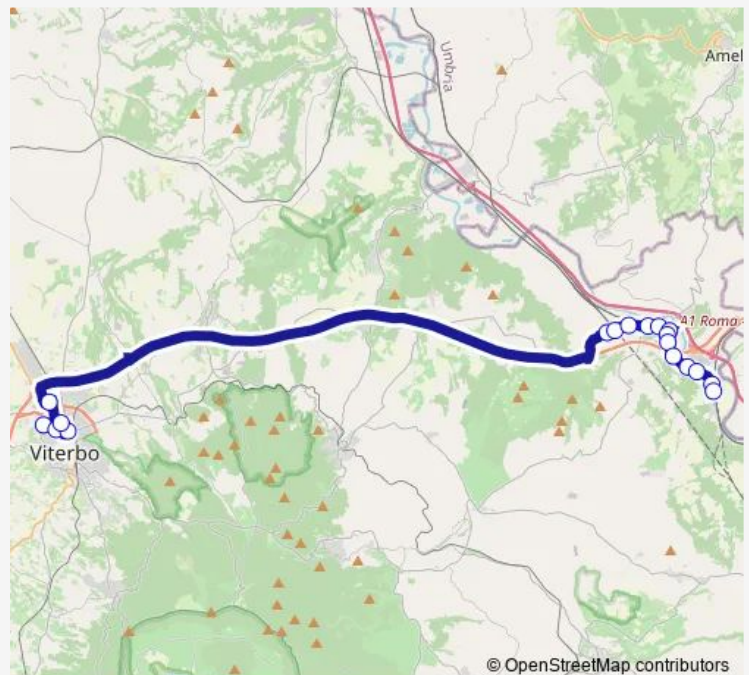

### Route schedule

Viterbo | Riello # f641 — Orte | Stazione FS # f1703

Monday 05:45-11:30

Tuesday 05:45-11:30

Wednesday 05:45-11:30

Thursday 05:45-11:30

Friday 05:45-11:30

Saturday 05:45

### Route info

Direction: Viterbo | Riello # f641

Stops: 18

Trip Duration: 0 hour 45 min

Viterbo - Orte Scalo # Vt102d

BusMaps

Bus time schedules and route maps are available in an offline PDF at [busmaps.com](https://busmaps.com). Use the [busmaps.com](https://busmaps.com) website to see live bus times, train schedule or subway schedule, and step-by-step directions for all public transit in Orte