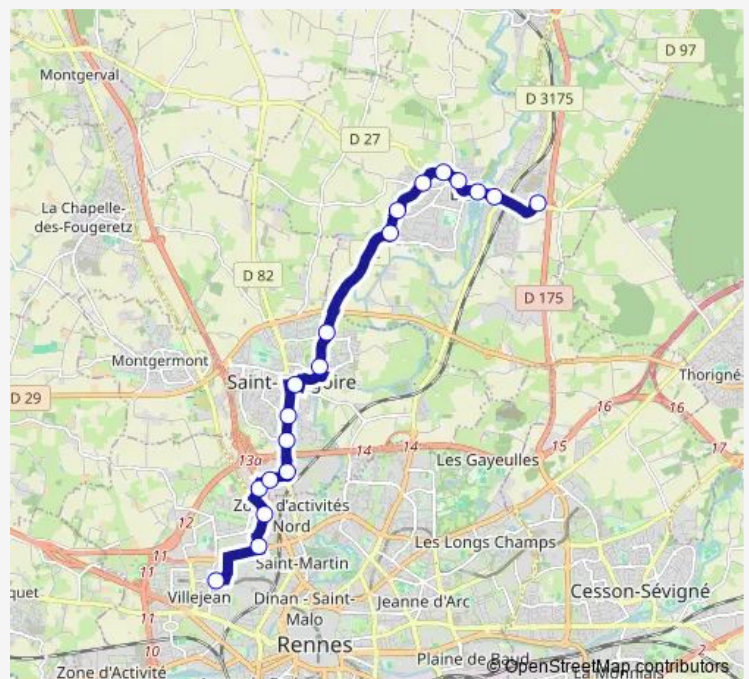

Bus 178ex Betton (La Haute Plesse) Rennes (Villejean-Université)

[Go to website](#)

Direction

Villejean-Université — La Haute Plesse

19 stops

[Open route schedule](#)

Villejean-Université

Préfecture

La Haute Plesse

Route schedule

Villejean-Université — La Haute Plesse

Monday	16:20-19:00
Tuesday	16:20-19:00
Wednesday	16:20-19:00
Thursday	16:20-19:00
Friday	16:20-19:00
Saturday	—
Sunday	—

Route info

Direction: Villejean-Université

Stops: 19

Trip Duration: 0 hour 36 min

178ex — Betton (La Haute Plesse) Rennes (Villejean-Université)

Direction

La Haute Plesse — Villejean-Université

19 stops

[Open route schedule](#)

La Haute Plesse

Friday 07:15-08:45

Saturday —

Sunday —

Route info

Direction: La Haute Plesse

Stops: 19

Trip Duration: 0 hour 37 min

178ex Bus time schedules and route maps are available in an offline PDF at busmaps.com. Use the busmaps.com website to see live bus times, train schedule or subway schedule, and step-by-step directions for all public transit in Rennes