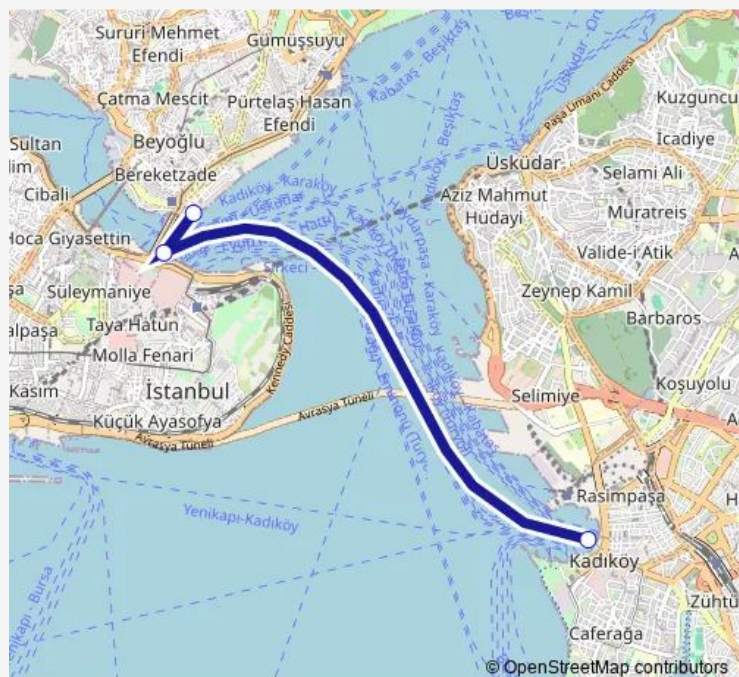

Ferry KRK-EMN-Kdk Karaköy-Eminönü-Kadiköy

[Go to website](#)

Direction

Karaköy Şh. — Yeni Kadıköy Şh.

3 stops

[Open route schedule](#)

Karaköy Şh.

Eminönü Camlı İskele Şh.

Yeni Kadıköy Şh.

Route schedule

Karaköy Şh. — Yeni Kadıköy Şh.

Monday	—
Tuesday	—
Wednesday	—
Thursday	—
Friday	—
Saturday	—
Sunday	07:30

Route info

Direction: Karaköy Şh.

Stops: 3

Trip Duration: 0 hour 36 min