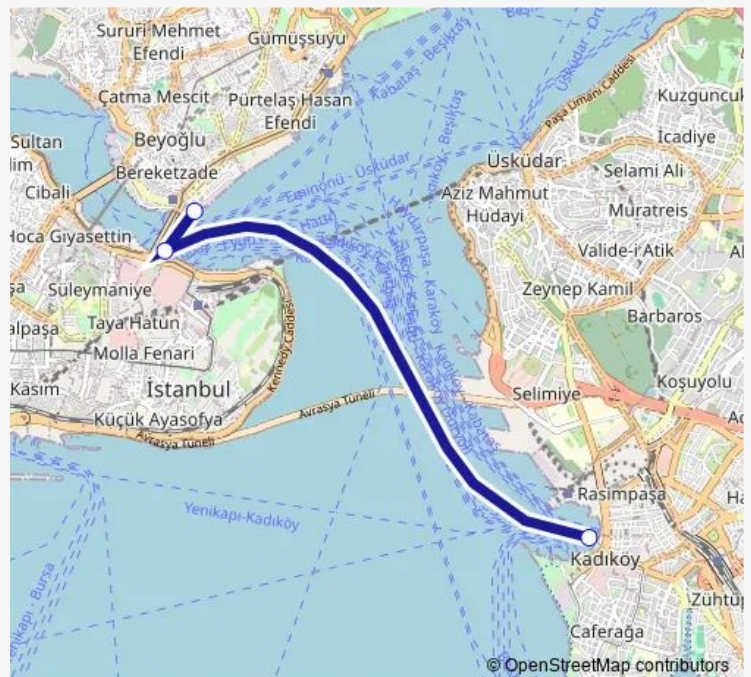

Ferry KRK-EMN-KDK Karaköy-Eminönü-Kadıköy

[Go to website](#)

Direction

Karaköy Şh. — Yeni Kadıköy Şh.

3 stops

[Open route schedule](#)

Karaköy Şh.

Eminönü Camlı İskele Şh.

Yeni Kadıköy Şh.

Route schedule

Karaköy Şh. — Yeni Kadıköy Şh.

Monday	—
Tuesday	—
Wednesday	—
Thursday	—
Friday	—
Saturday	—
Sunday	07:30

Route info

Direction: Karaköy Şh.

Stops: 3

Trip Duration: 0 hour 36 min

■ KRK-EMN-KDK — Karaköy-Eminönü-Kadıköy

BusMaps