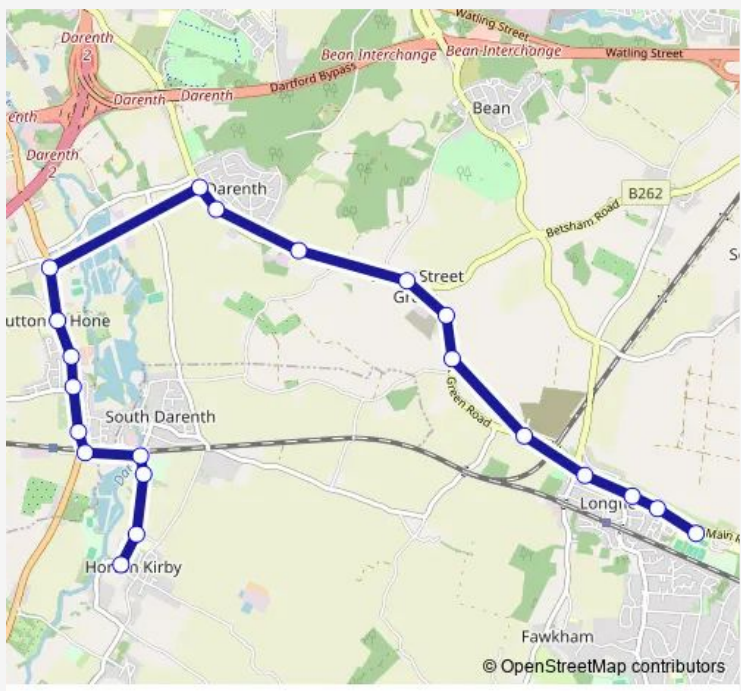

## Bus D1 Horton Kirby - Sutton at Hone - Darenth - Longfield Academy

[Go to website](#)

**Direction**  
 Village Hall — Longfield Academy

19 stops

[Open route schedule](#)

- Village Hall
- Bull Hill
- Jacobs Lane
- Village Hall
- Farningham Road Railway Station
- Cedar Drive
- Ship Lane
- Balmoral Road
- Primary School
- Watchgate
- Primary School
- Green Spice
- Malt House Farm
- Gill's Road
- Mile End Green
- Whitehill Crossroads
- Church
- St Marys Way
- Longfield Academy

Route schedule  
 Village Hall — Longfield Academy

Monday	07:48
Tuesday	07:48
Wednesday	07:48
Thursday	07:48
Friday	07:48
Saturday	—
Sunday	—

**Route info**

Direction: Village Hall

Stops: 19

Trip Duration: 0 hour 22 min

## Direction

Longfield Academy — Bull Hill

21 stops

[Open route schedule](#)

Longfield Academy

St Marys Way

Church

Whitehill Crossroads

Primary School

Balmoral Road

Ship Lane

Cedar Drive

Farningham Road Railway Station

Station Road

Village Hall

Jacobs Lane