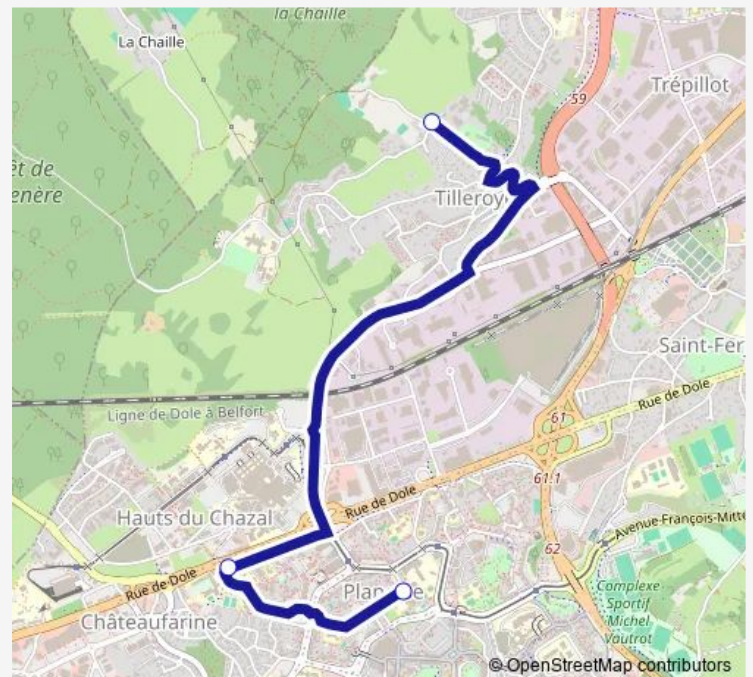

**Bus D1 Collège Lycée Simone Veil <> Collège Diderot**[Go to website](#)**Direction**

Erea Simone Veil — Diderot (devant gymnase)

3 stops

[Open route schedule](#)

Erea Simone Veil

Voltaire (Collège Pu)

Diderot (devant gymnase)

**Route schedule**

Erea Simone Veil — Diderot (devant gymnase)

Monday	—
Tuesday	07:30
Wednesday	07:30
Thursday	07:30
Friday	07:30
Saturday	—
Sunday	—

**Route info**

Direction: Erea Simone Veil

Stops: 3

Trip Duration: 0 hour 10 min

**D1 — Collège Lycée Simone Veil <> Collège Diderot****BusMaps**

**Direction**

Diderot (devant gymnase) — Erea Simone Veil

3 stops

[Open route schedule](#)

Diderot (devant gymnase)

Voltaire (Collège Pu)

Erea Simone Veil

## Route schedule

Diderot (devant gymnase) — Erea Simone Veil

Monday	17:40
Tuesday	17:40
Wednesday	—
Thursday	17:40
Friday	—
Saturday	—
Sunday	—