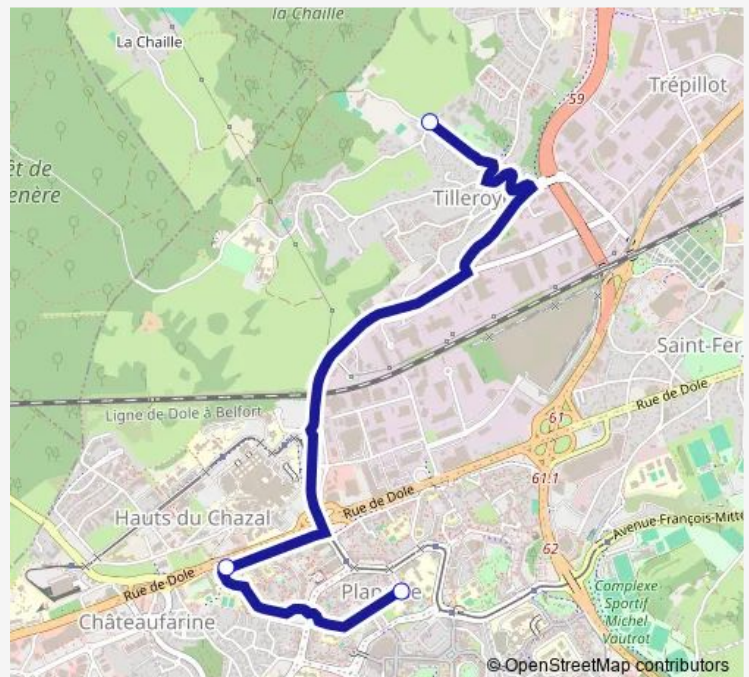

Bus D1 Collège Lycée Simone Veil <> Collège Diderot

[Go to website](#)

Direction

Erea Simone Veil — Diderot (devant gymnase)

3 stops

[Open route schedule](#)

Erea Simone Veil

Voltaire (Collège Pu)

Diderot (devant gymnase)

Route schedule

Erea Simone Veil — Diderot (devant gymnase)

Monday	—
Tuesday	07:30
Wednesday	07:30
Thursday	07:30
Friday	07:30
Saturday	—
Sunday	—

Route info

Direction: Erea Simone Veil

Stops: 3

Trip Duration: 0 hour 10 min

D1 — Collège Lycée Simone Veil <> Collège Diderot

Direction

Diderot (devant gymnase) — Erea Simone Veil

3 stops

[Open route schedule](#)

Diderot (devant gymnase)

Voltaire (Collège Pu)

Erea Simone Veil

Route schedule

Diderot (devant gymnase) — Erea Simone Veil

Monday	17:40
Tuesday	17:40
Wednesday	—
Thursday	17:40
Friday	—
Saturday	—
Sunday	—

Route info

Direction: Diderot (devant gymnase)