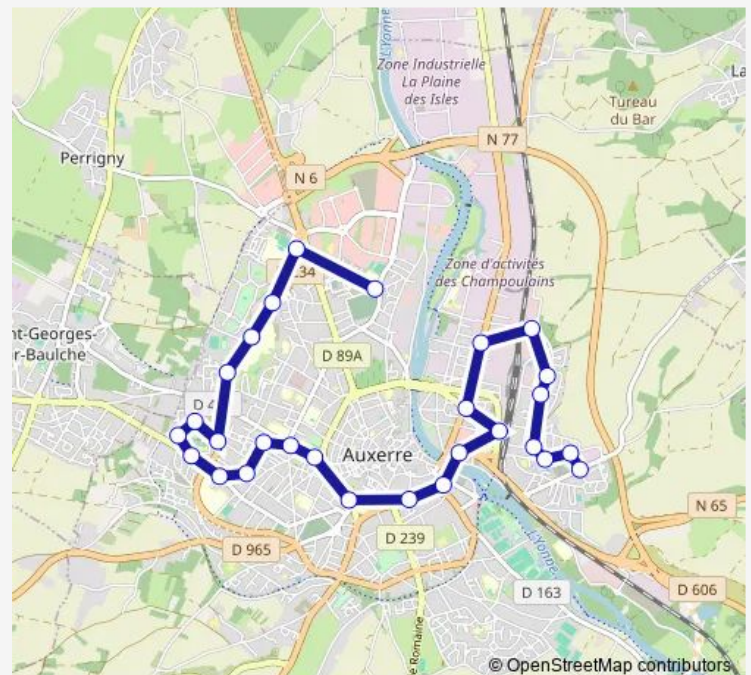

### Direction

Marne — Arquebuse

14 stops

[Open route schedule](#)

Marne

Verdun

Saint Simeon Midi

Hopital

### Route schedule

Marne — Arquebuse

Monday 17:18

Tuesday 17:18

Wednesday —

Thursday 17:18

Friday 17:18

Saturday —

### Route info

Direction: Marne

Stops: 14

Trip Duration: 0 hour 15 min

D1 — Doublage ligne 1

## Direction

Egriselles — Auxerre Collège Albert Camus

28 stops

[Open route schedule](#)

Egriselles

Complexe Sportif

LES Vauviers

Colbert