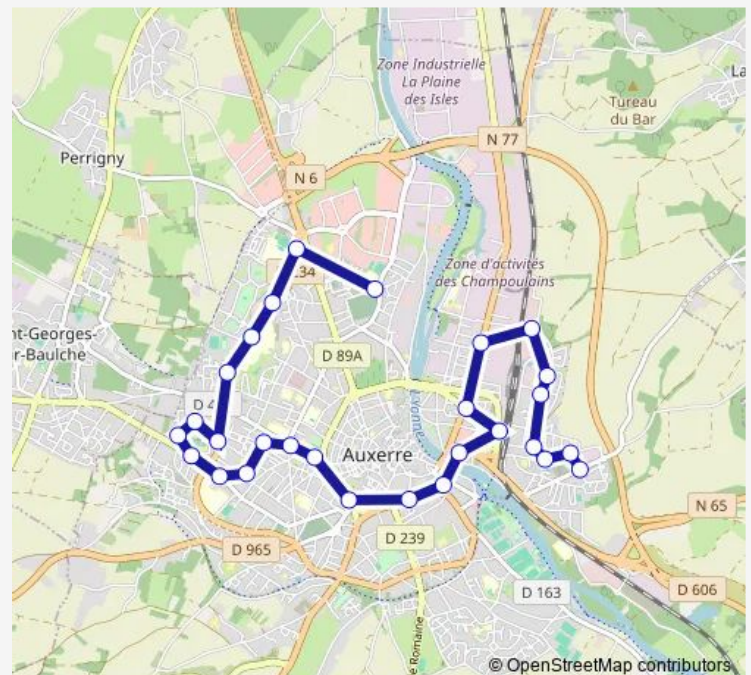

Wednesday —

Thursday 17:18

Friday 17:18

Saturday —

Sunday —

Route info

Direction: Marne

Stops: 14

Trip Duration: 0 hour 15 min

■ D1 — Doublage ligne 1

Direction

Egriselles — Auxerre Collège Albert Camus

28 stops

[Open route schedule](#)

Egriselles

Complexe Sportif

LES Vauviers

Colbert

Turgotine

Auxerre Mignottes

H2

Plaine

Tournelle

Gare SnCF

Fourier

Lafayette

Ingres

Fragonard

LE Phare

Hopital

Saint Simeon Midi

Route schedule