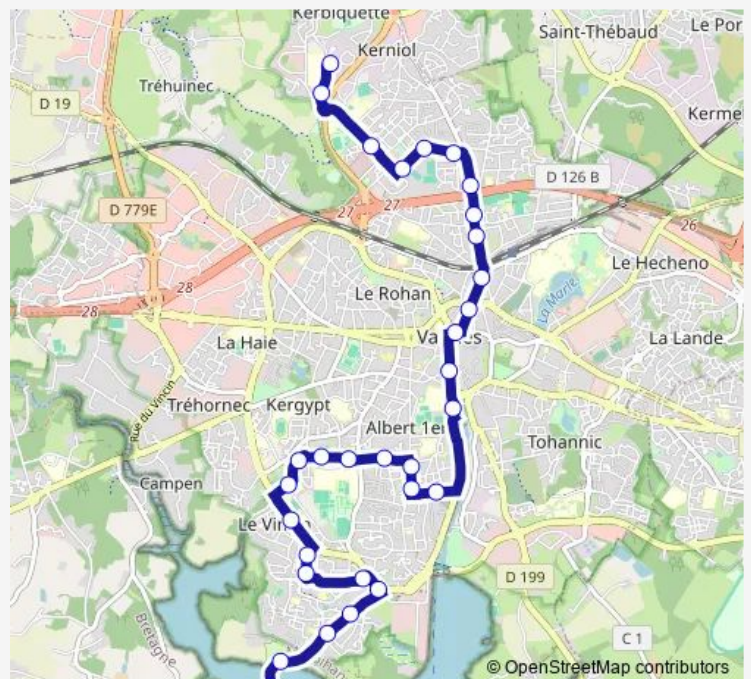

### Route schedule

Ténénio — Conleau

Monday 08:12-18:58

Tuesday —

Wednesday —

Thursday —

Friday —

Saturday 08:12-18:58

### Route info

Direction: Ténénio

Stops: 31

Trip Duration: 0 hour 29 min

■ D1

Armorique

Iut

Suffren