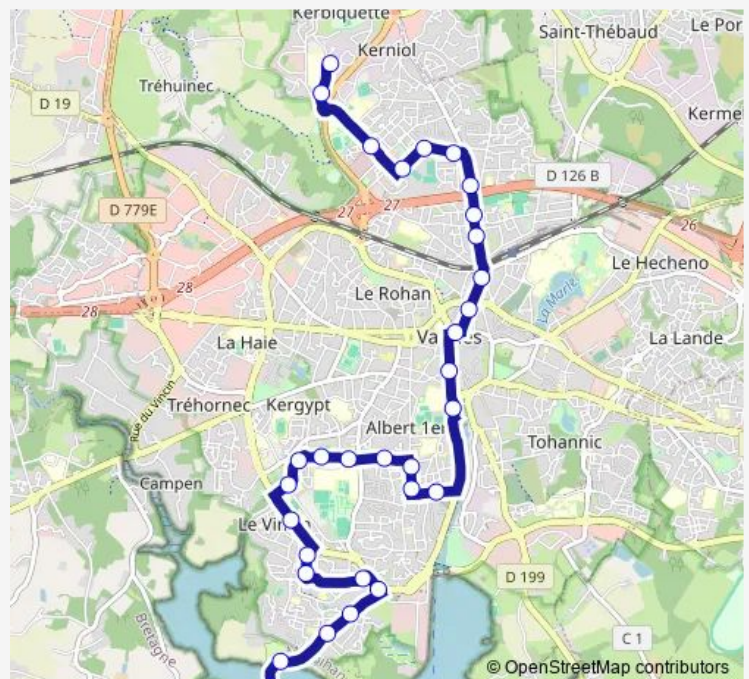

Saturday 08:12-18:58

Sunday 08:12-18:58

Route info

Direction: Ténério

Stops: 31

Trip Duration: 0 hour 29 min

■ D1

Armorique