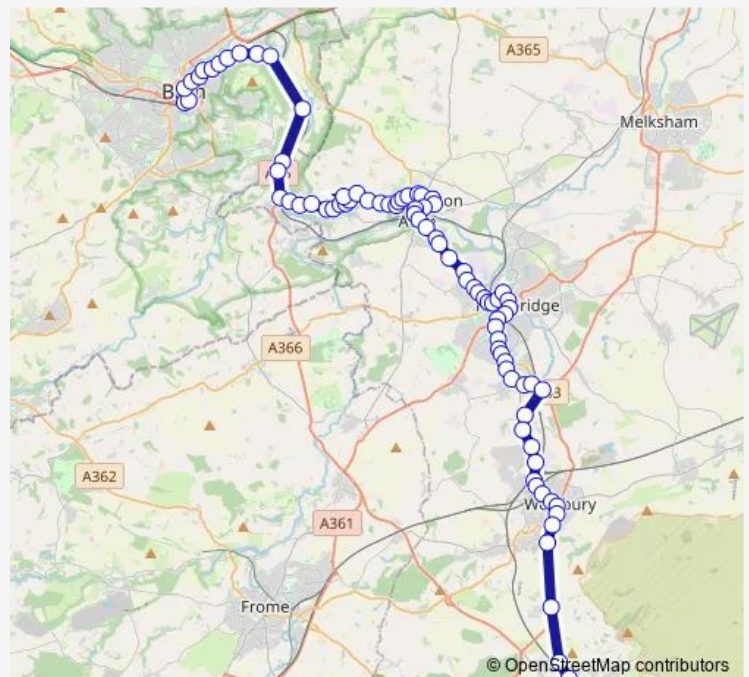

### Route schedule

Bus Station — Market Place

Monday 05:10-23:15

Tuesday 05:10-23:15

Wednesday 05:10-23:15

Thursday 05:10-23:15

Friday 05:10-23:15

Saturday 05:06-23:15

### Route info

Direction: Bus Station

Stops: 86

Trip Duration: 1 hour 47 min

D1 — Bath - Warminster

Turleigh Turn

Bus Shelter

Tynning Road