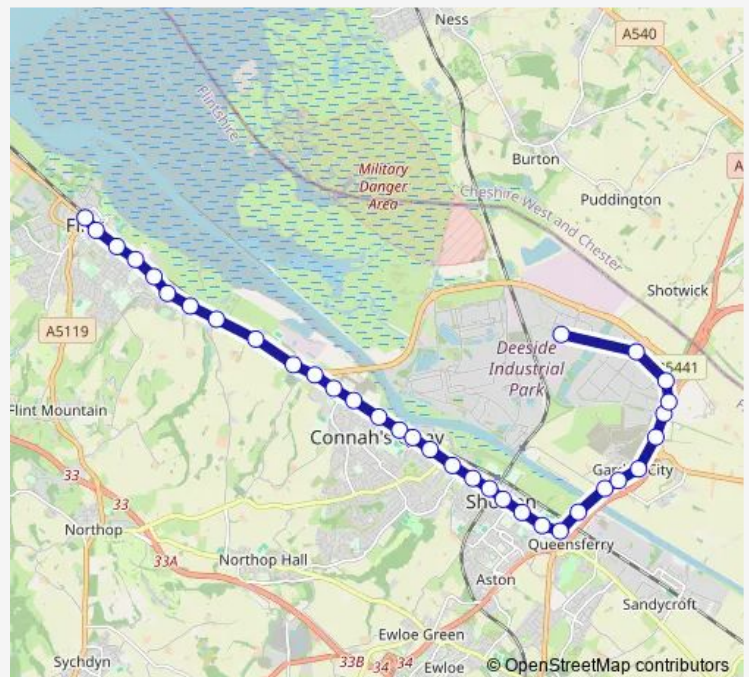

Bus D1 Flint - Deeside Industrial Park

[Go to website](#)

Direction

Tenth Avenue — Drome Corner

39 stops

[Open route schedule](#)

Tenth Avenue

Parkway

Thursday 06:05-17:05

Friday 06:05-17:05

Saturday —

Sunday —

Route info

Direction: Tenth Avenue

Stops: 39

Trip Duration: 0 hour 40 min

Sunday —

Route info

Direction: The Ship Hotel

Stops: 34

Trip Duration: 0 hour 35 min

Sealand School

Post Office

Drome Corner

Thursday 18:05

Friday 18:05

Saturday —

Sunday —

Route info

Direction: Tenth Avenue

Stops: 32

Trip Duration: 0 hour 30 min