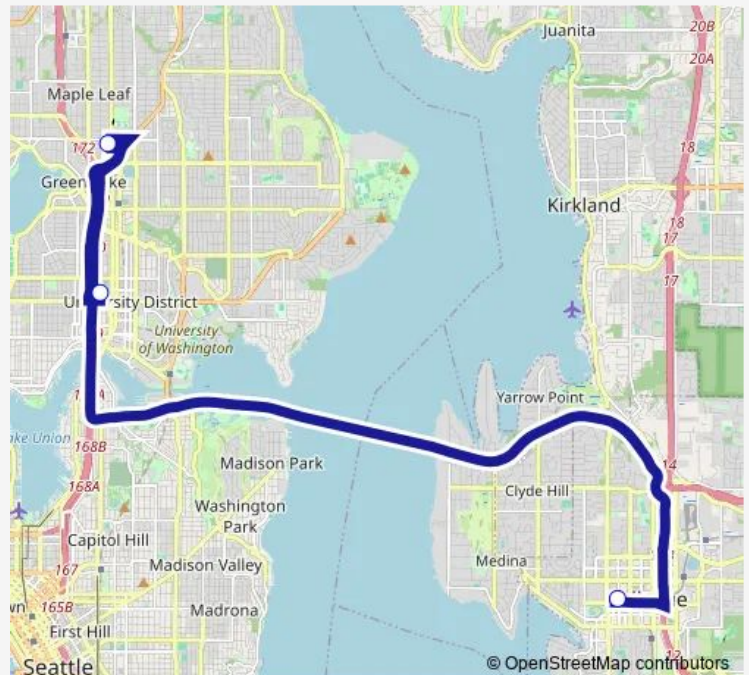

Bus (Everest) Green Lake/U District PM

[Go to website](#)

Direction

Everest — Everest - U District

3 stops

[Open route schedule](#)

Everest

Everest - Green Lake

Everest - U District

Route schedule

Everest — Everest - U District

Monday 16:25-18:10

Tuesday 16:25-18:10

Wednesday 16:25-18:10

Thursday 16:25-18:10

Friday 16:25-18:10

Saturday —

Sunday —

Route info

Direction: Everest

Stops: 3

Trip Duration: 1 hour 0 min

(Everest) Green Lake/U District PM