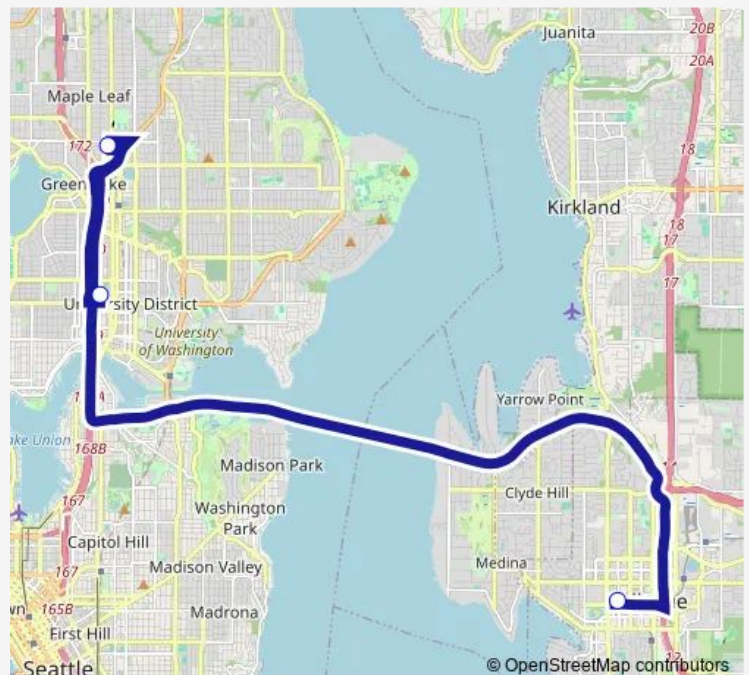

Saturday —

Sunday —

Route info

Direction: Everest

Stops: 3

Trip Duration: 0 hour 50 min

(Everest) Green Lake/U District Pm

(Everest) Green Lake/U District Pm Bus time schedules and route maps are available in an offline PDF at busmaps.com. Use the busmaps.com website to see live bus times, train schedule or subway schedule, and step-by-step directions for all public transit in Seattle