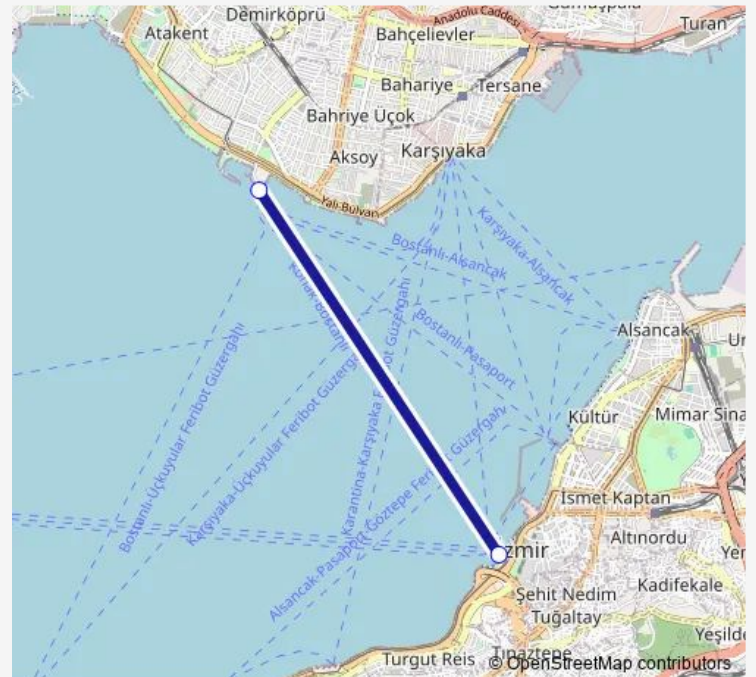

Konak İskelesi — Bostanlı İskelesi

Monday	07:40-23:00
Tuesday	07:40-23:00
Wednesday	07:40-23:00
Thursday	07:40-23:00
Friday	07:40-23:00
Saturday	—
Sunday	—

Route info

Direction: Konak İskelesi

Stops: 2

Trip Duration: 0 hour 15 min

■ Bostanlı - Konak - Bostanlı

Direction

Bostanlı İskelesi — Konak İskelesi

2 stops

[Open route schedule](#)

Bostanlı İskelesi

Konak İskelesi

Route schedule

Trip Duration: 0 hour 15 min

Direction

Bostanlı İskelesi — Konak İskelesi

2 stops

[Open route schedule](#)

Bostanlı İskelesi

Konak İskelesi

Route schedule

Bostanlı İskelesi — Konak İskelesi

Monday	—
Tuesday	—
Wednesday	—
Thursday	—
Friday	—
Saturday	14:20-19:20
Sunday	14:20-19:20

Route info

Direction: Bostanlı İskelesi

Stops: 2

Trip Duration: 0 hour 15 min

Direction