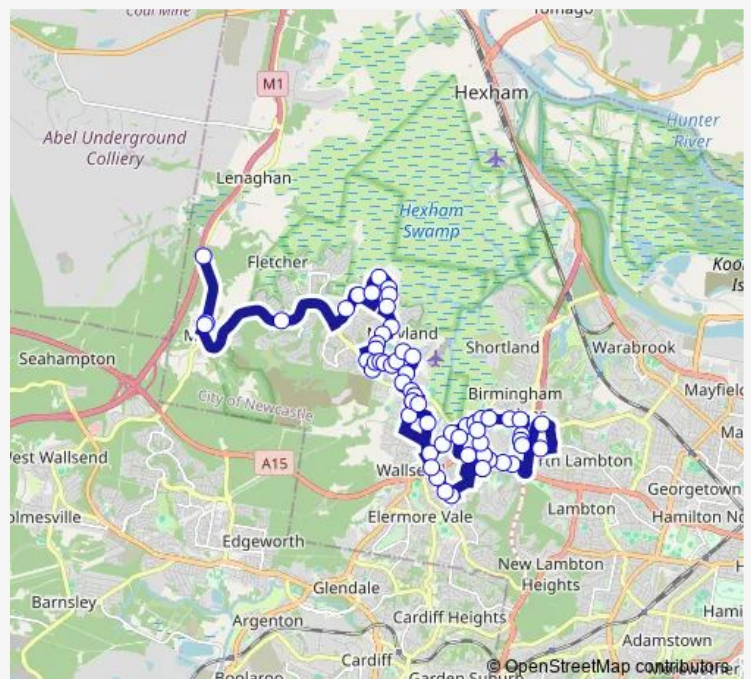

Berwick Cres Before Boundary Rd

Boundary Rd Opp Sandycroft St

Seaton St At Wyndrow Pde

Wyndrow Pde After Seaton St

Wyndrow Pde At Mcnaughton Av

Route schedule

Lenaghans Dr Opp Stockrington Rd — Callaghan College  
Wallsend Campus, Macquarie St

Monday 07:21

Tuesday 07:21

Wednesday 07:21

Thursday 07:21

Friday 07:21

Saturday —

Sunday —

Route info

Direction: Lenaghans Dr Opp Stockrington Rd

Stops: 60

Trip Duration: 1 hour 6 min

6200 — Maryland to Callaghan College

Mcnaughton Av At John T Bell Dr

Mcnaughton Av At Maryland Dr

Maryland Dr After Gunsynd Cl