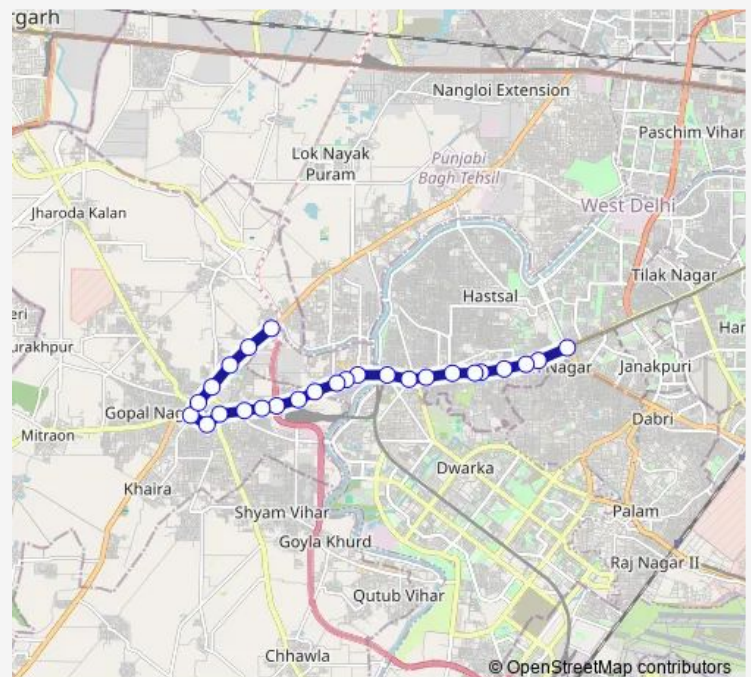

Thursday 05:36-21:03

Friday 05:36-21:03

Saturday 05:36-21:03

Sunday 05:36-21:03

Route info

Direction: Uttam Nagar Terminal

Stops: 26

Trip Duration: 0 hour 46 min

824stlup

BusMaps

Jharoda Crossing

Dichau Chowk

Udaseen Ashram

Nirmal Vihar

Dichau Kalan Depot

824stlup Bus time schedules and route maps are available in an offline PDF at busmaps.com. Use the busmaps.com website to see live bus times, train schedule or subway schedule, and step-by-step directions for all public transit in New Delhi