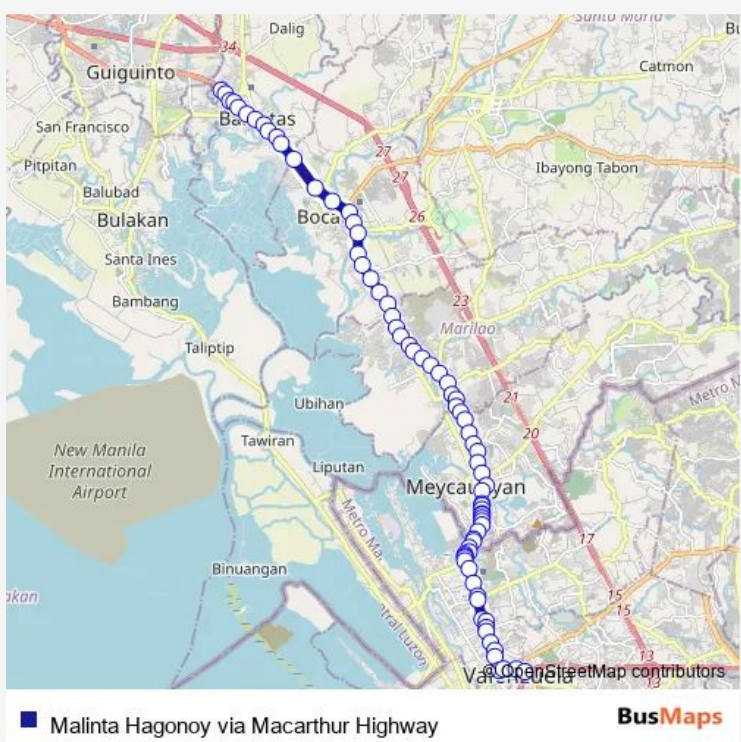

Bus Malinta Hagonoy via Macarthur Highway

[Go to website](#)

Direction
 Ang Dating Daan, Balagtas — South supermarket, Macarthur Highway, Valenzuela City
 75 stops
[Open route schedule](#)

- Ang Dating Daan, Balagtas
- STI College, Macarthur Highway, Balagtas
- Balagtas Bus Station, Macarthur Highway, Balagtas
- Ultra Mega Market, Macarthur Highway Balagtas
- Robinson's, Macarthur Highway, Balagtas
- Balagtas Public Market, Macarthur Highway, Balagtas
- Balagtas Municipal Hall, Macarthur Highway, Balagtas
- San Juan Chapel, Macarthur Highway, Balagtas
- Antonio Roque, Macarthur Highway, Balagtas
- Vista Lodge, Macarthur Highway, Balagtas
- Our Lady Manaog College/ Elco Lumber Corp., Macarthur Highway, Balagtas
- Krusas Wawa Memorial Park, Macarthur Highway, Balagtas
- Yanga's College, Macarthur Highway, Balagtas
- Bocause Public Market, Macarthur Highway, Bocaue, Bulacan
- Sto. Nino Academy, Macarthur Highway, Bocaue, Bulacan
- Binang Elementary School, Macarthur Highway, Bocaue, Bulacan
- RAF Motorcycle, Macarthur Highway, Bocaue, Bulacan
- Jesus Is Lord College and Prayer Garden, Bocaue, Bulacan

Route schedule
 Ang Dating Daan, Balagtas — South supermarket, Macarthur Highway, Valenzuela City

Monday	00:00
Tuesday	00:00
Wednesday	00:00
Thursday	00:00
Friday	00:00
Saturday	00:00
Sunday	00:00

Route info
 Direction: Ang Dating Daan, Balagtas
 Stops: 75
 Trip Duration: 1 hour 29 min

Mt. Carmel Medical Center, Macarthur Highway, Bocaue, Bulacan

MN Commerical Complex, Macarthur Highway, Bocaue, Bulacan

Macarthur Highway, Bocaue, Bulacan

Macarthur Highway, Marilao

Blue Castle Bar, Marilao

Kingdom Hall of Jehovah's Witnesses, Macarthur Highway, Marilao

Vitarich, Macarthur Highway, Marilao

Macarthur Highway / Landicho Intersection, Marilao

Macarthur Highway Cemetary, Macarthur Highway, Marilao