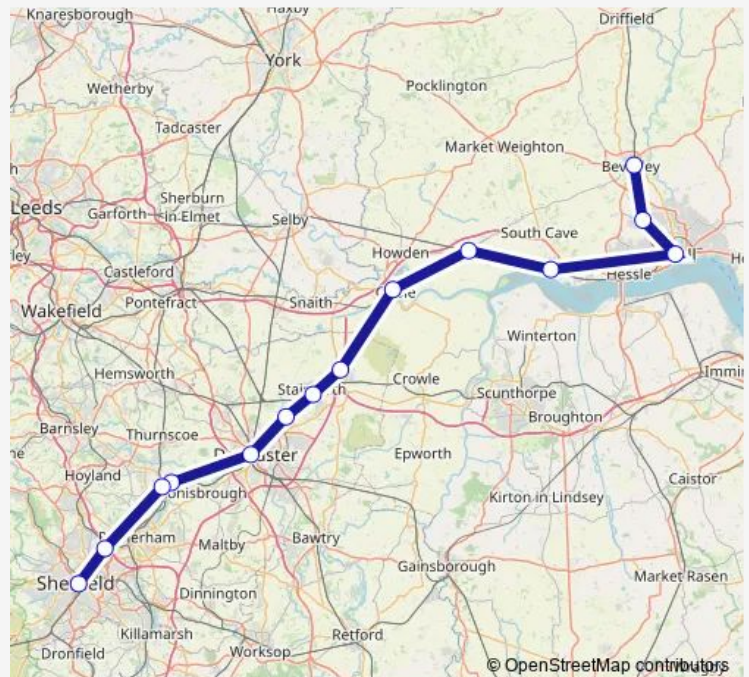

Rail Nt:Bev->Shf NT train service from BEV to Shf

[Go to website](#)

Direction

Beverley — Sheffield

14 stops

[Open route schedule](#)

Beverley

Cottingham

Mexborough

Swinton (South Yorks)

Meadowhall

Sheffield

Route schedule

Beverley — Sheffield

Monday 07:03

Tuesday 07:03

Wednesday 07:03

Thursday 07:03

Friday 07:03

Saturday 07:03

Sunday —

Route info

Direction: Beverley

Stops: 14

Trip Duration: 1 hour 45 min

Nt:Bev->Shf — NT train service from BEV to Shf

Nt:Bev->Shf Rail time schedules and route maps are available in an offline PDF at busmaps.com. Use the busmaps.com website to see live bus times, train schedule or subway schedule, and step-by-step directions for all public transit in Rotherham