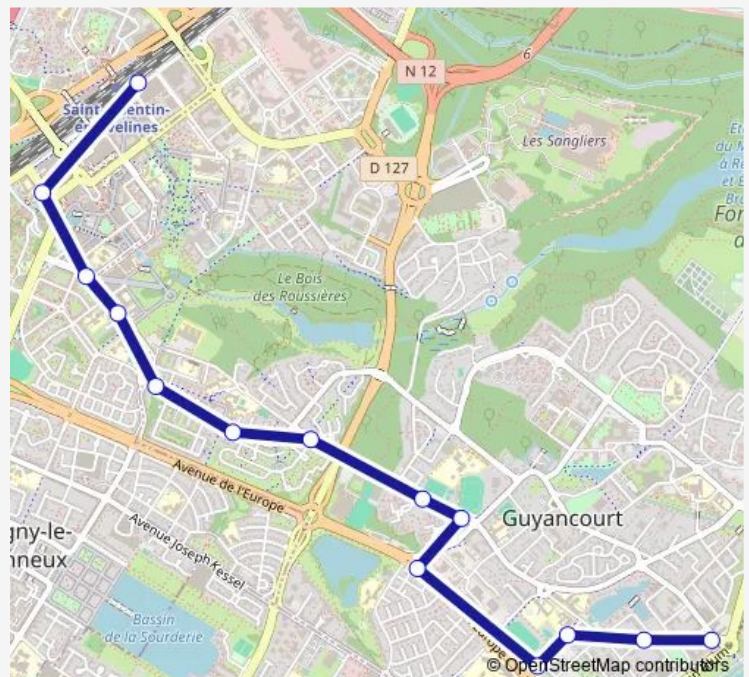

### Direction

Saint-Quentin - Gare Routière des Prés — Villaroy

14 stops

[Open route schedule](#)

Saint-Quentin - Gare Routière des Prés

SQY Ouest

Place Etienne Marcel

Université Vauban - d'Alembert

### Route schedule

Saint-Quentin - Gare Routière des Prés — Villaroy

Monday 05:41-23:00

Tuesday 05:41-23:00

Wednesday 05:41-23:00

Thursday 05:41-23:00

Friday 05:41-23:00

Saturday 06:53-22:27

### Route info

Direction: Saint-Quentin - Gare Routière des Prés

Stops: 14

Trip Duration: 0 hour 19 min

## Route info

Direction: Villaroy

Stops: 15

Trip Duration: 0 hour 18 min

5150 Bus time schedules and route maps are available in an offline PDF at [busmaps.com](#). Use the [busmaps.com](#) website to see live bus times, train schedule or subway schedule, and step-by-step directions for all public transit in Versailles